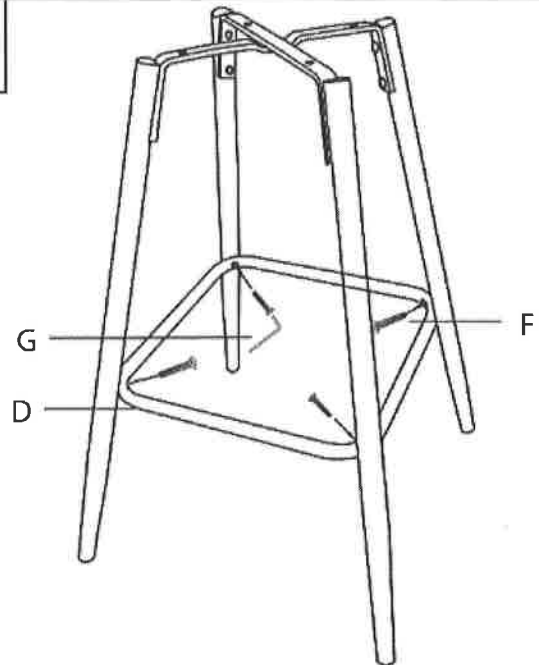

Clubhouse Counter Stool

Part # B26-CLB XX+XX

170525

PARTS

A

B

x4

C

D

(M6x18)
x12

E

(M6x30)
x4

F

G

1

2