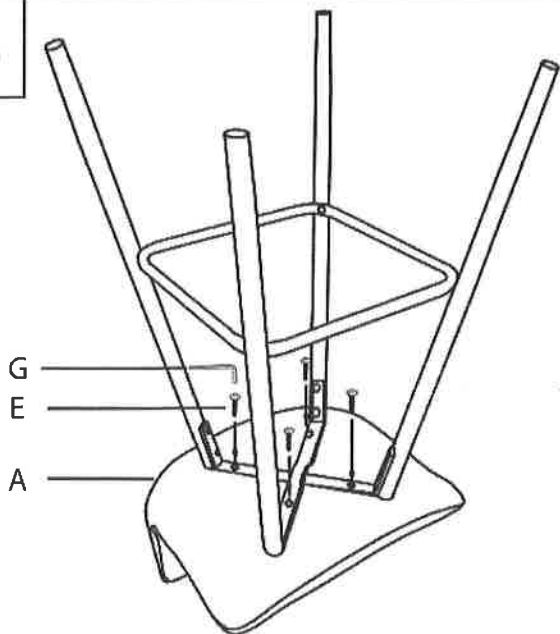

Clubhouse Counter Stool

Part # B26-CLB XX+XX

170525

PARTS

A

B

x4

C

D

(M6x18)
x12

E

(M6x30)
x4

F

G

1

2

3

4

Do not over tighten.
 Do not use power tools to assemble.