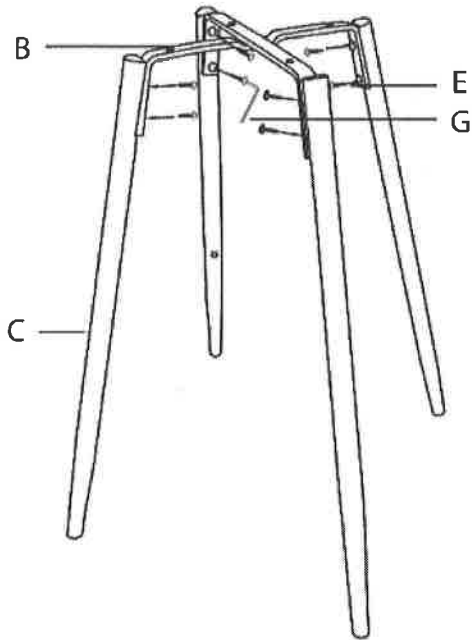

Clubhouse Counter Stool

Part # B26-CLB XX+XX

170525

PARTS

A

B

x4

C

D

(M6x18)
x12

E

(M6x30)
x4

F

G

1

2