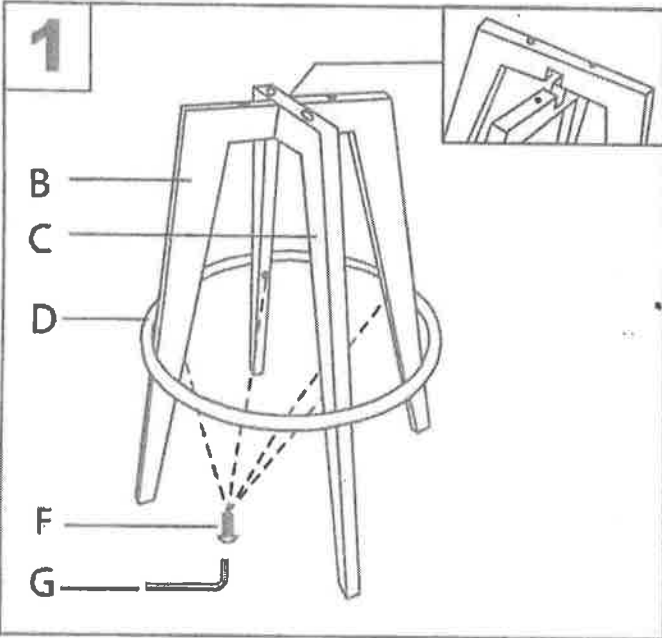

Cosmo Counter Stool

Assembly Instructions
 Instrucciones De Asamblea
 Instructions d'Assemblée

Part # B26-COSMO XX+XX

18-0514

PARTS

A B C D E F G

M6 X 40mm Ex4 M6x45mm Fx4 (M6)

Do not over tighten.
 Do not use power tools to assemble.