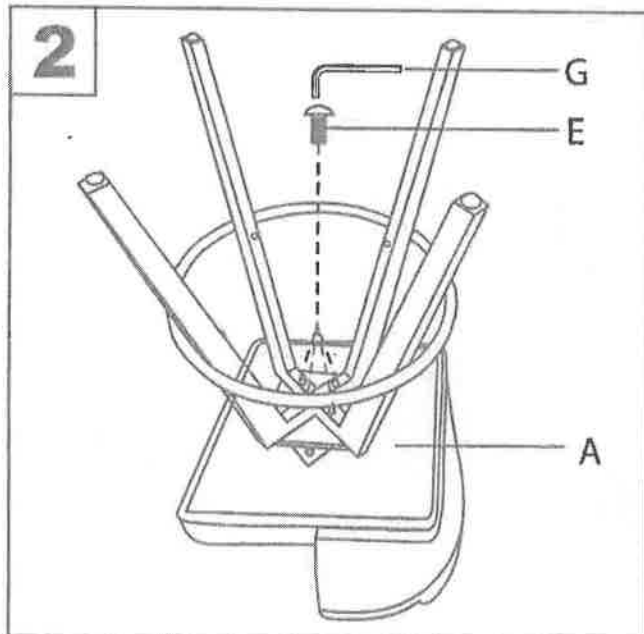

Cosmo Counter Stool

Assembly Instructions
 Instrucciones De Asamblea
 Instructions d'Assemblée

Part # B26-COSMO XX+XX

18-0514

PARTS

A B C D E F G

M6 X 40mm Ex4 M6x45mm Fx4 (M6)

Do not over tighten.
 Do not use power tools to assemble.