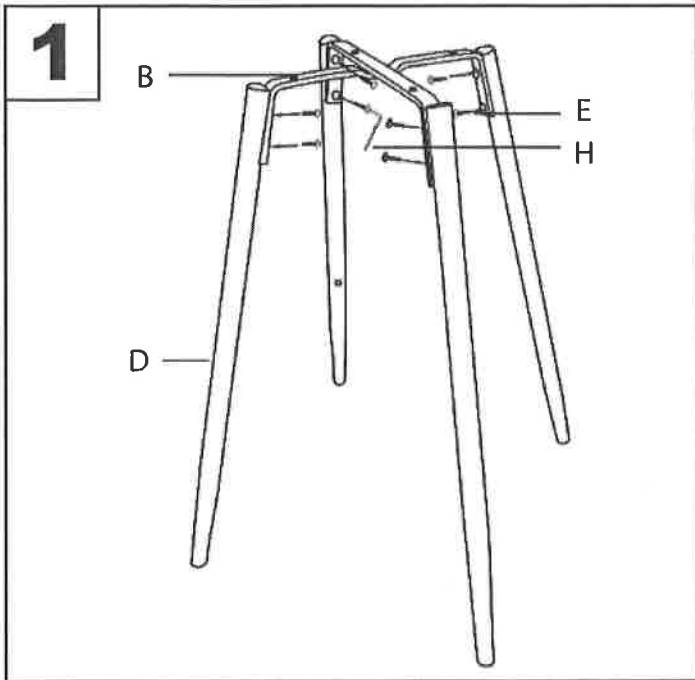

Durango Counter Stool

Part # B26-DRNG XX+XX

170525

PARTS

Do not over tighten.
Do not use power tools to assemble.