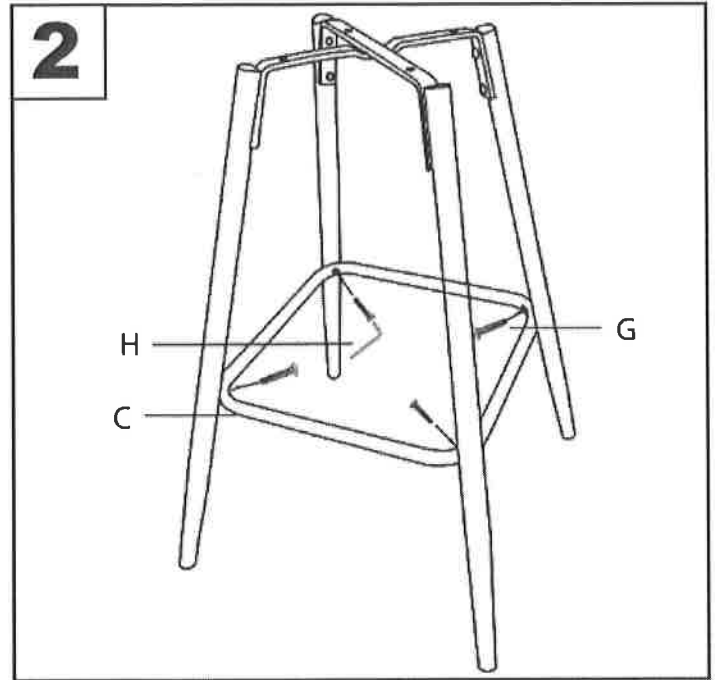

Durango Counter Stool

Part # B26-DRNG XX+XX

170525

PARTS

Do not over tighten.
Do not use power tools to assemble.