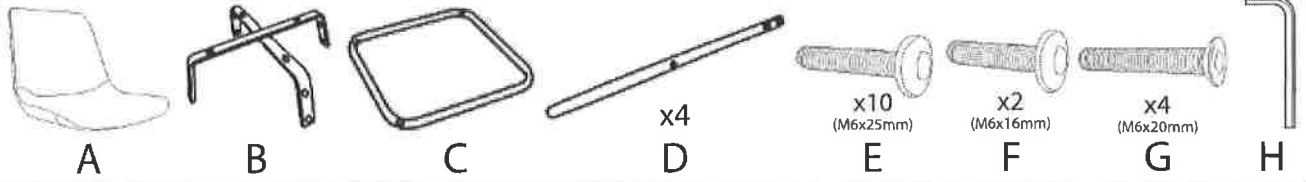

Durango Counter Stool

Part # B26-DRNG XX+XX

170525

PARTS

Do not over tighten.
Do not use power tools to assemble.