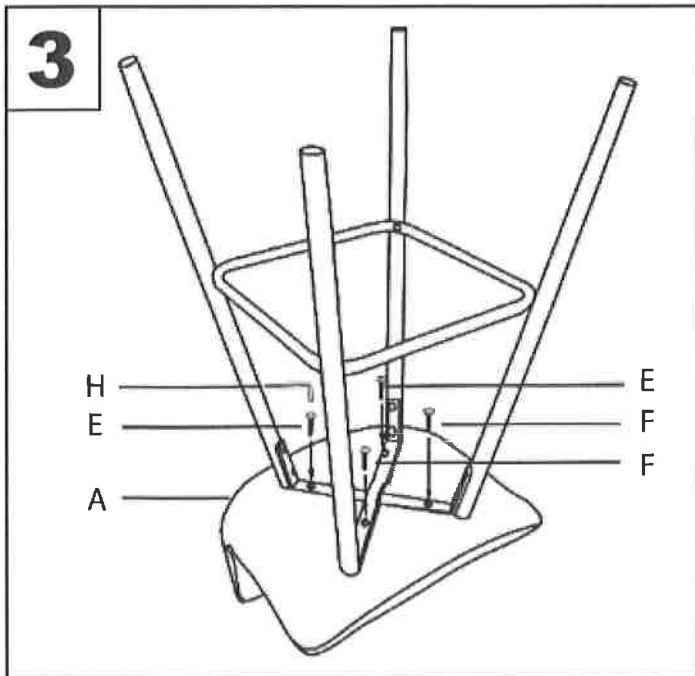

Durango Counter Stool

Part # B26-DRNG XX+XX

170525

PARTS

Do not over tighten.
Do not use power tools to assemble.