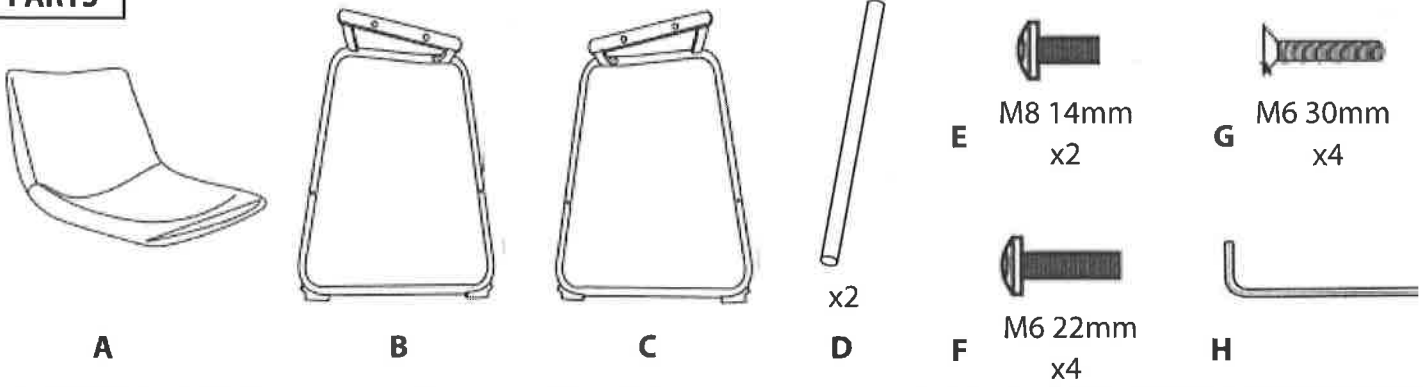

# DUKE COUNTER STOOL

Part # B26-DUKZ XX+XX

16-1207

**PARTS**

Do not over tighten.  
 Do not use power tools to assemble.