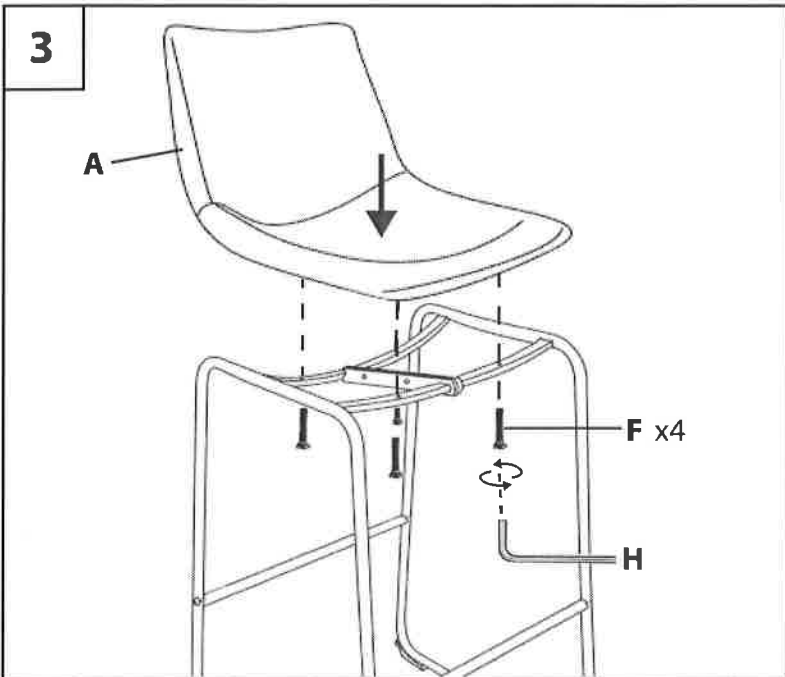

# DUKE COUNTER STOOL

Part # B26-DUKZ XX+XX

16-1207

**PARTS**

Do not over tighten.  
 Do not use power tools to assemble.