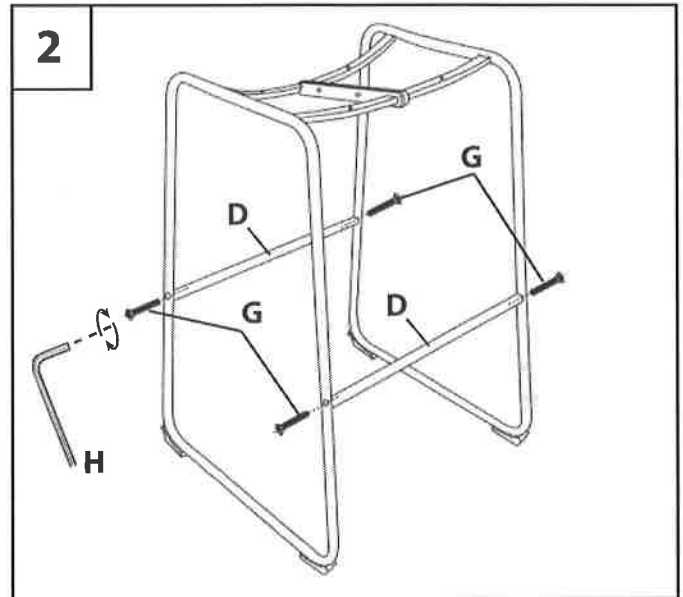

# DUKE COUNTER STOOL

Part # B26-DUKZ XX+XX

16-1207

**PARTS**

Do not over tighten.  
 Do not use power tools to assemble.