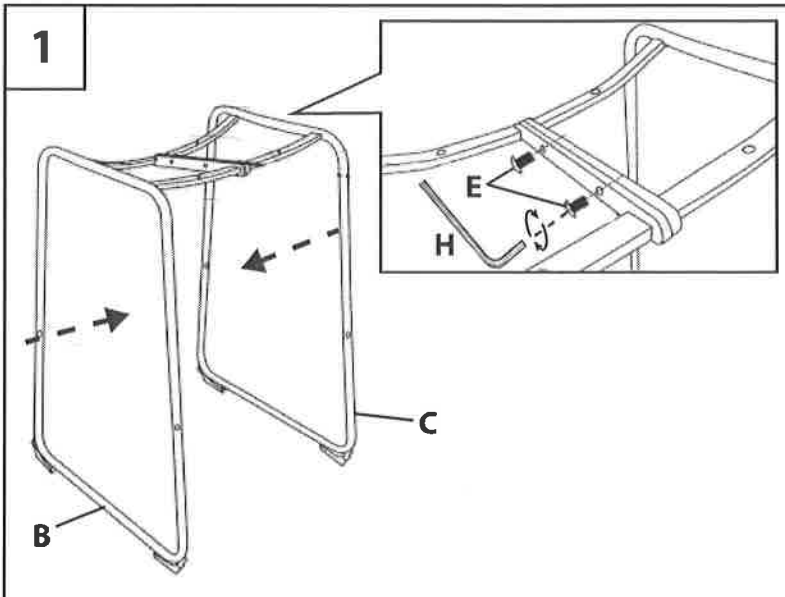

# DUKE COUNTER STOOL

Part # B26-DUKZ XX+XX

16-1207

**PARTS**

Do not over tighten.  
 Do not use power tools to assemble.