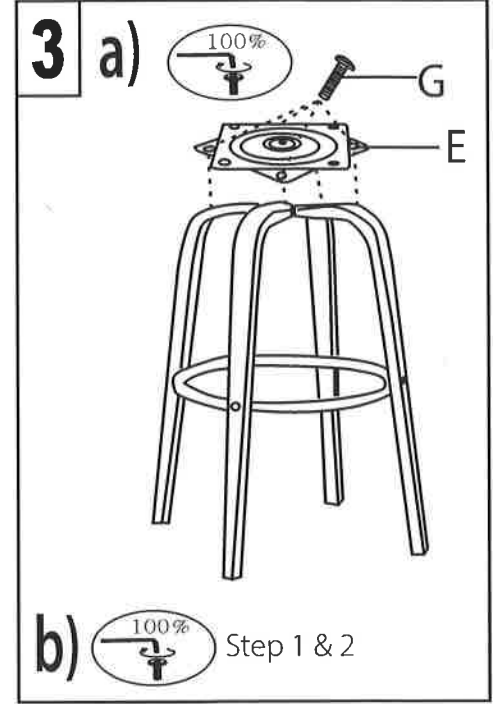

Fabrico Counter Stool

Part # B26-FBCO XX

20-0327

PARTS

Do not over tighten.
 Do not use power tools to assemble