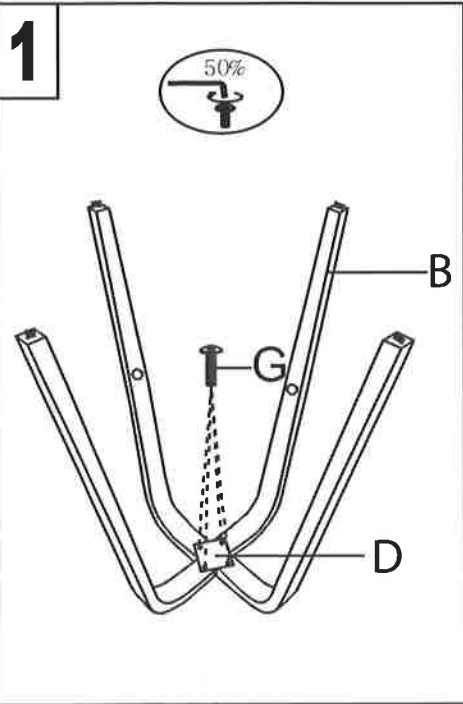

Fabrico Counter Stool

Part # B26-FBCO XX

20-0327

PARTS

Do not over tighten.
 Do not use power tools to assemble