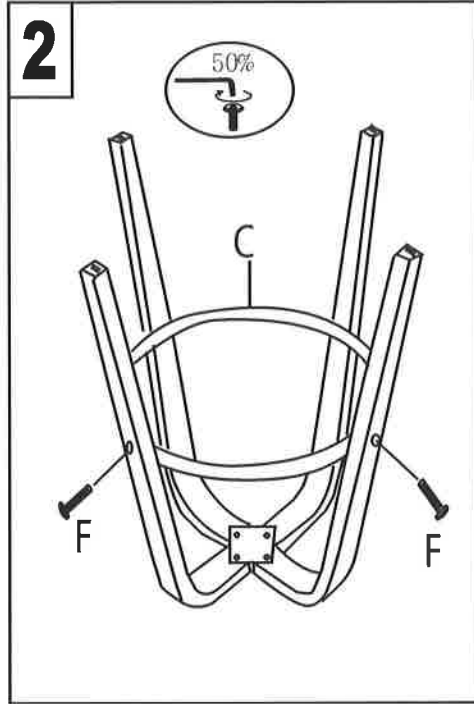

Fabrico Counter Stool

Part # B26-FBCO XX

20-0327

PARTS

Do not over tighten.
 Do not use power tools to assemble