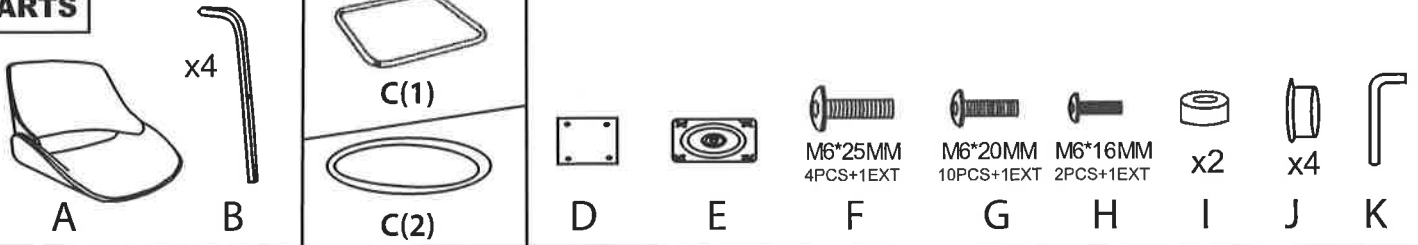

Fabrico Counter Stool

Part # B26-FBCO XX

20-0327

PARTS

Do not over tighten.
 Do not use power tools to assemble