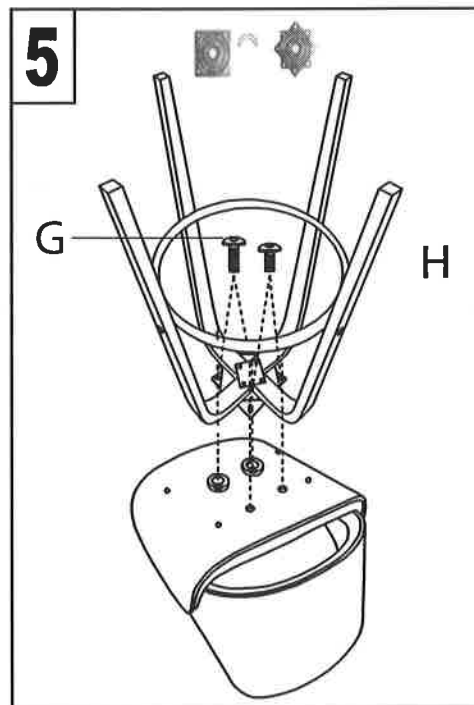

Fabrico Counter Stool

Part # B26-FBCO XX

20-0327

PARTS

Do not over tighten.
 Do not use power tools to assemble