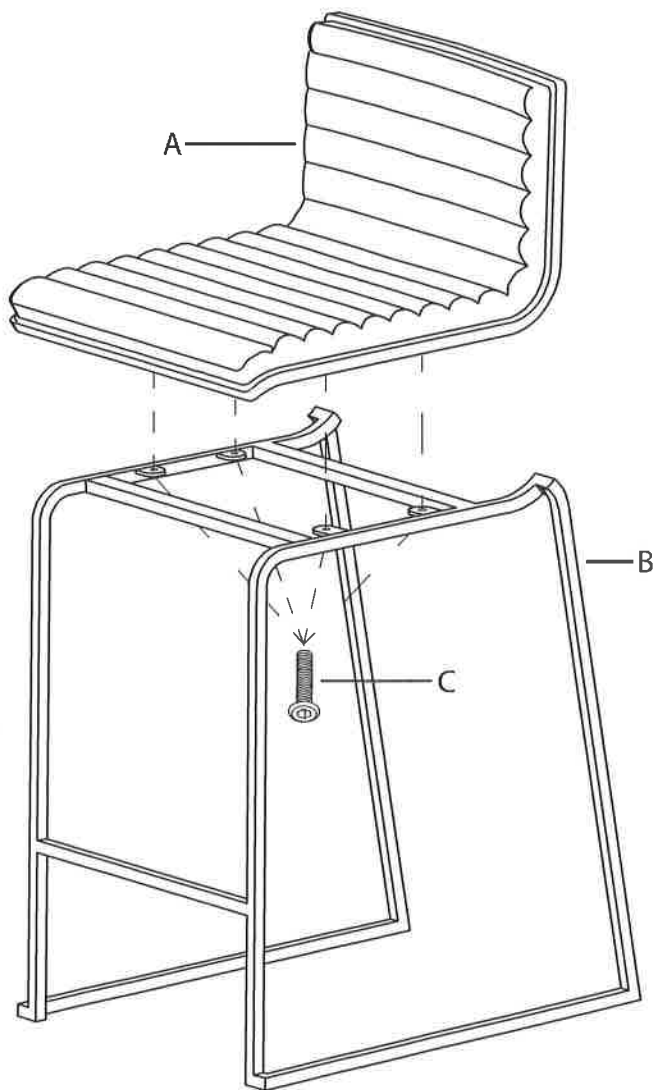

# Mara Counter Stool

Part # B26-MARA XX+XX

20-0320

**PARTS**

A

B

x4  
(M6x16mm)

C

D

**1****2**

Do not over tighten.  
Do not use power tools to assemble.