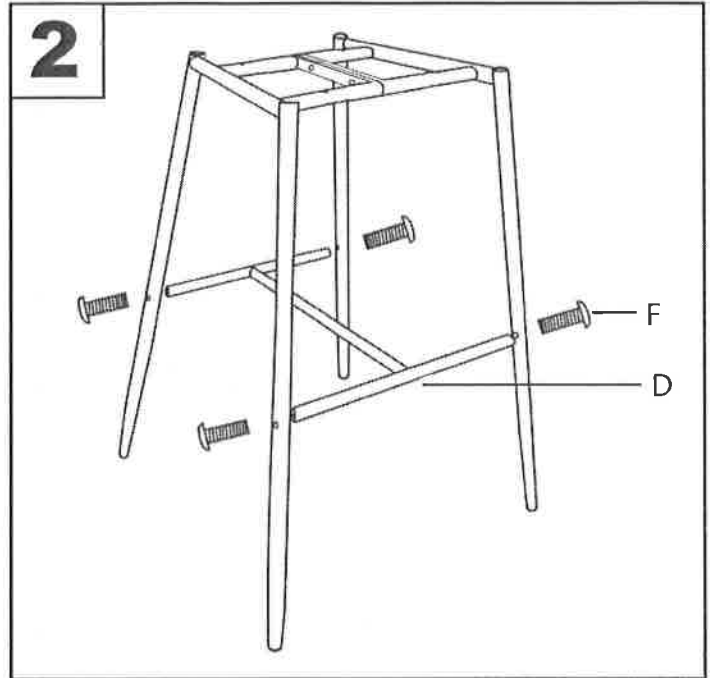

Matisse Counter Stool

Part # B26-MATSE XX

170525

PARTS

A B C D E (M6 x 35) x4 F (M8 x 30) x4 G (M8 x 14) x2 H

Do not over tighten.
 Do not use power tools to assemble.