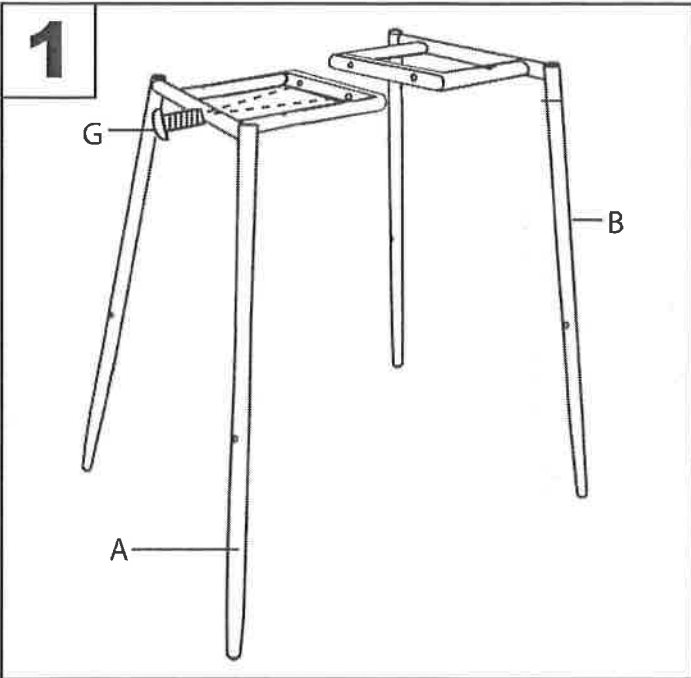

Matisse Counter Stool

Part # B26-MATSE XX

170525

PARTS

A B C D E (M6 x 35) x4 F (M8 x 30) x4 G (M8 x 14) x2 H

Do not over tighten.
 Do not use power tools to assemble.