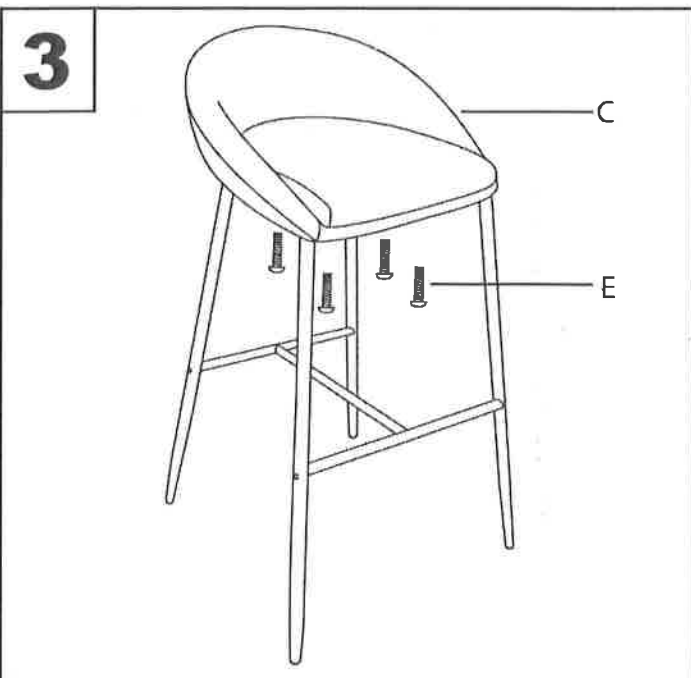

Matisse Counter Stool

Part # B26-MATSE XX

170525

PARTS

A B C D E (M6 x 35) x4 F (M8 x 30) x4 G (M8 x 14) x2 H

Do not over tighten.
 Do not use power tools to assemble.