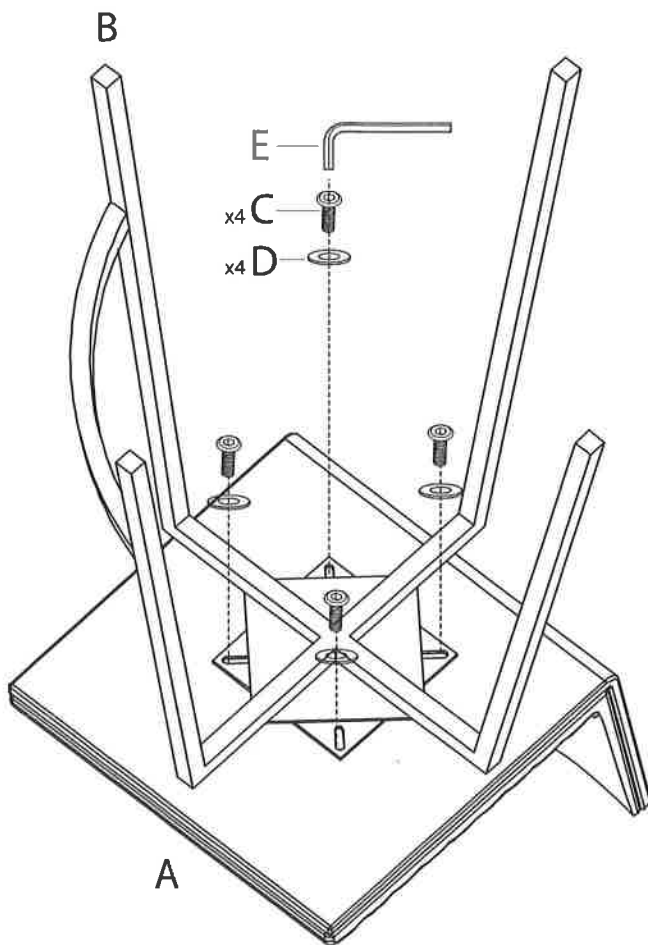

# Mason Swivel Counter Stool

Assembly Instructions  
Instrucciones De Asamblea  
Instructions d'Assemblée

Part # B26-MSNSW UP XX+XX

20-0320

## PARTS

A

B

x4  
(M6x14mm)

C

x4

D

E

1

2

Do not over tighten.  
Do not use power tools to assemble.