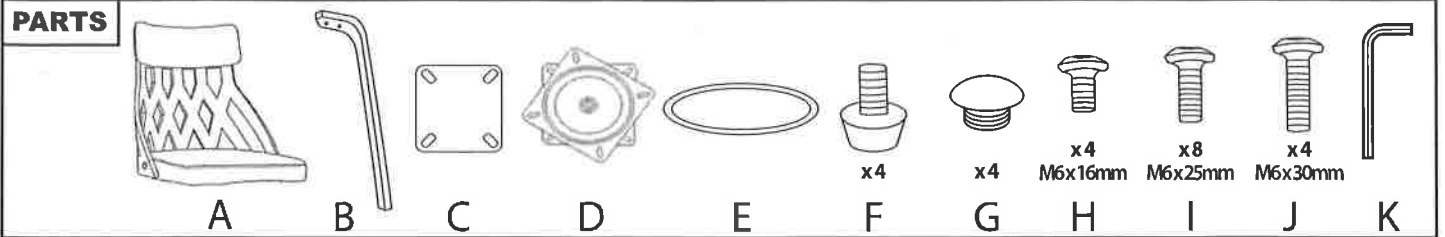

York Counter Stool

Part # B26-YRK XX+XX

17-0913

Do not over tighten.
 Do not use power tools to assemble.