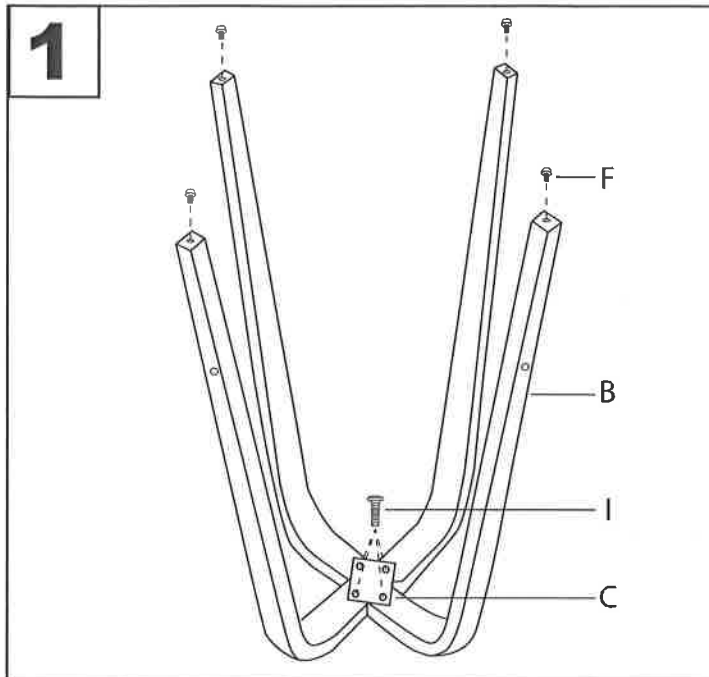

York Counter Stool

Part # B26-YRK XX+XX

17-0913

Do not over tighten.
 Do not use power tools to assemble.