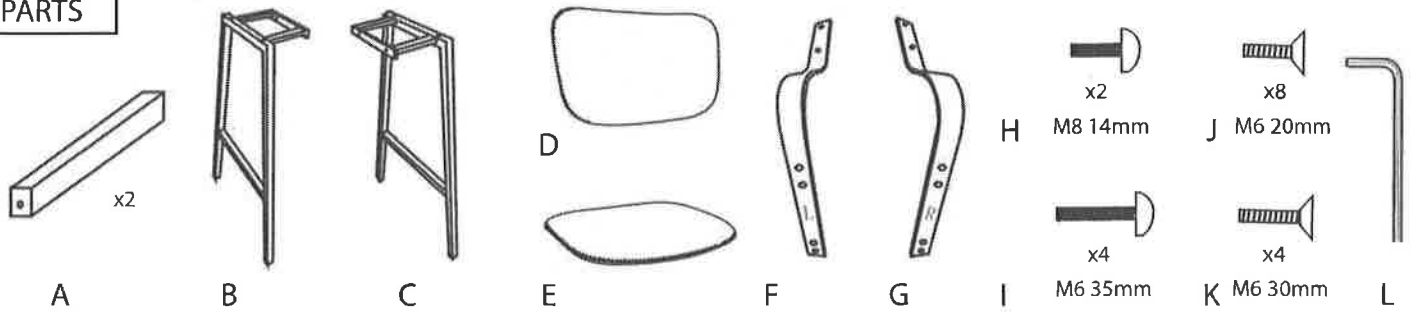

# FOUNDRY BAR STOOL

Part # B30-FNDY XX+XX

18-0622

**PARTS**

Do not over tighten.  
Do not use power tools to assemble.