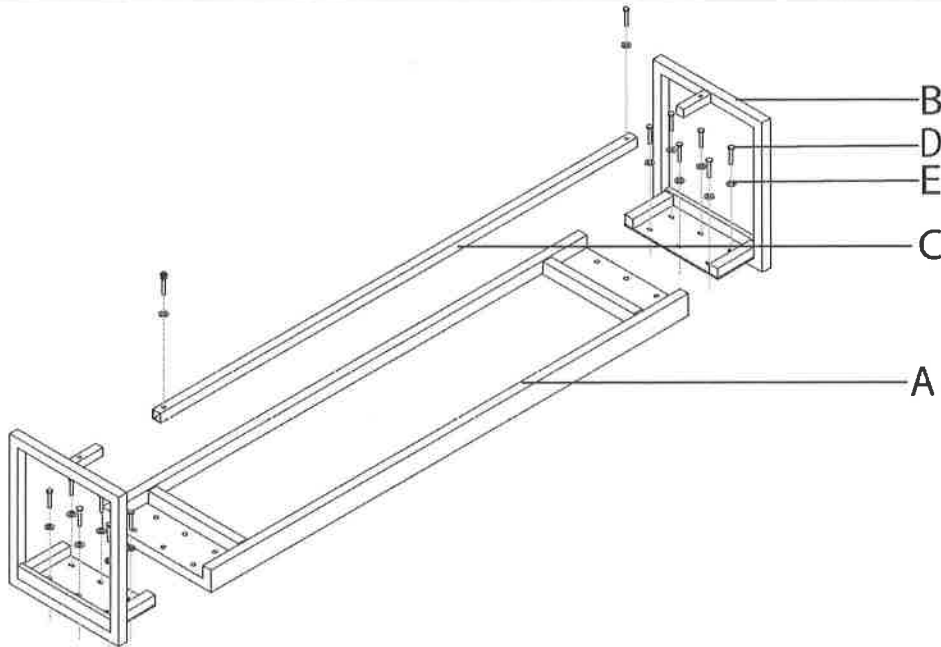

Part # BC-JAVA XX+XX

18-0115

PARTS

A

x2
B

C

(M8x20)
x14
D

x14
E

F

1

! 80%
tighten

2

! 100%
tighten

3

Do not over tighten.
 Do not use power tools to assemble.