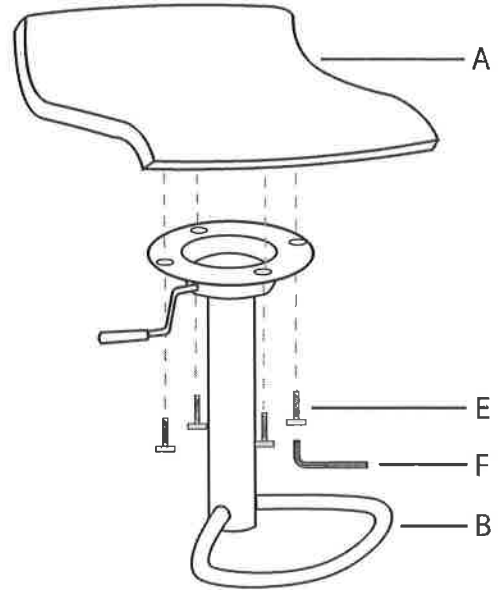

Ale Bar Stool

Part # BS-TW-ALE XX

20-0319

PARTS

1

2

3

4

Do not over tighten.
Do not use power tools to assemble.