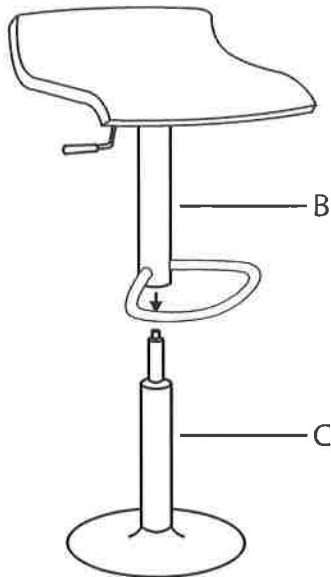

Ale Bar Stool

Part # BS-TW-ALE XX

20-0319

PARTS

1

2

3

4

Do not over tighten.
Do not use power tools to assemble.