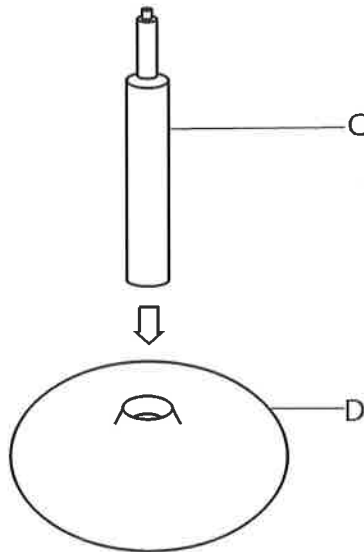

Upholstered Boyne Barstool

Part # BS-BOYNEUP XXXX

19-0423

PARTS

1

REMOVE
BLACK CAP
AND THROW
AWAY

2

3

4

SIT TO SECURE

Do not over tighten.
 Do not use power tools to assemble.