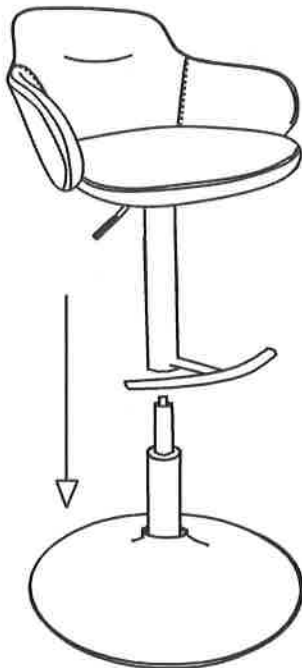

Upholstered Boyne Barstool

Part # BS-BOYNEUP XXXX

19-0423

PARTS

1

REMOVE
BLACK CAP
AND THROW
AWAY

2

3

4

SIT TO SECURE

Do not over tighten.
 Do not use power tools to assemble.