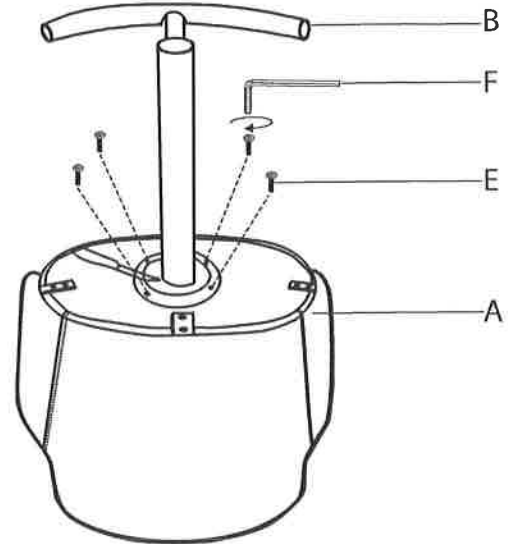

Upholstered Boyne Barstool

Part # BS-BOYNEUP XXXX

19-0423

PARTS

1

REMOVE
BLACK CAP
AND THROW
AWAY

2

3

4

SIT TO SECURE

Do not over tighten.
 Do not use power tools to assemble.