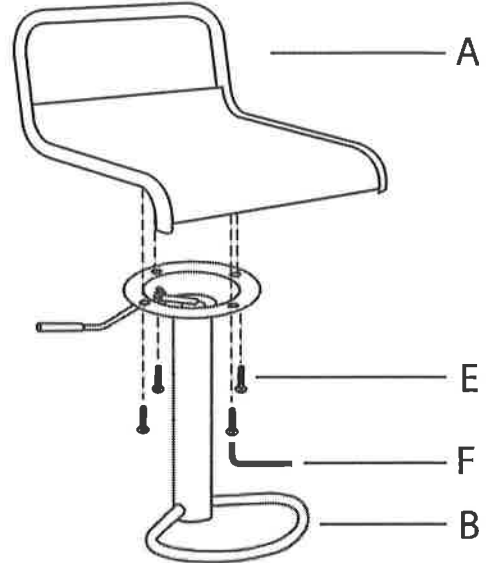

Part # BS-TW-EMRY XX

20-0319

## PARTS

1

2

3

4

SIT TO SECURE

Do not over tighten.  
Do not use power tools to assemble.

## WARNING:

- DO NOT STAND ON OR USE THIS STOOL AS A STEP LADDER.
- THIS STOOL IS MEANT TO SEAT ONLY ONE PERSON AT A TIME
- ALL BOLTS, SCREWS, AND KNOBS MUST BE TIGHTLY SECURED, AND SHOULD BE CHECKED AT LEAST EVERY 4 MONTHS.
- IF PARTS ARE MISSING, BROKEN, DAMAGED OR WORN, THEN STOP USING THE PRODUCT UNTIL REPAIRS ARE MADE USING FACTORY AUTHORIZED PARTS.