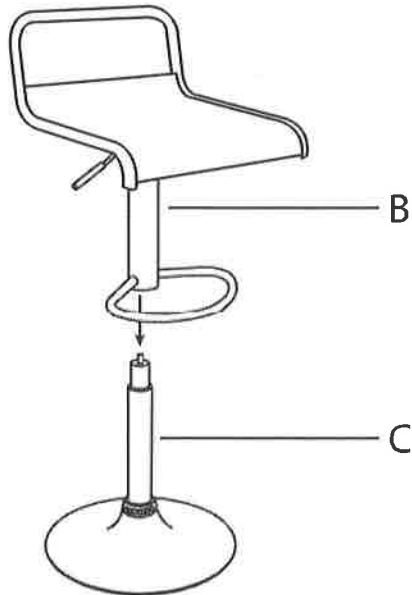

Part # BS-TW-EMRY XX

20-0319

## PARTS

1

2

3

4

SIT TO SECURE

Do not over tighten.  
Do not use power tools to assemble.

## WARNING:

- DO NOT STAND ON OR USE THIS STOOL AS A STEP LADDER.
- THIS STOOL IS MEANT TO SEAT ONLY ONE PERSON AT A TIME
- ALL BOLTS, SCREWS, AND KNOBS MUST BE TIGHTLY SECURED, AND SHOULD BE CHECKED AT LEAST EVERY 4 MONTHS.
- IF PARTS ARE MISSING, BROKEN, DAMAGED OR WORN, THEN STOP USING THE PRODUCT UNTIL REPAIRS ARE MADE USING FACTORY AUTHORIZED PARTS.