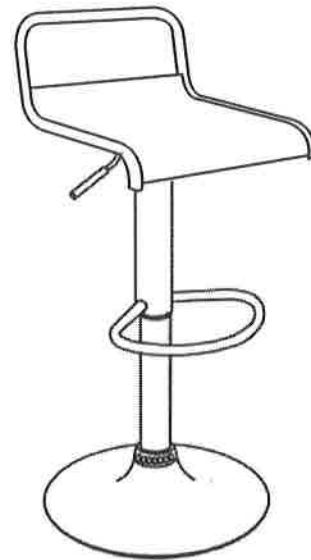

Part # BS-TW-EMRY XX

20-0319

## PARTS

1

2

3

4

SIT TO SECURE

Do not over tighten.  
Do not use power tools to assemble.

## WARNING:

- DO NOT STAND ON OR USE THIS STOOL AS A STEP LADDER.
- THIS STOOL IS MEANT TO SEAT ONLY ONE PERSON AT A TIME
- ALL BOLTS, SCREWS, AND KNOBS MUST BE TIGHTLY SECURED, AND SHOULD BE CHECKED AT LEAST EVERY 4 MONTHS.
- IF PARTS ARE MISSING, BROKEN, DAMAGED OR WORN, THEN STOP USING THE PRODUCT UNTIL REPAIRS ARE MADE USING FACTORY AUTHORIZED PARTS.