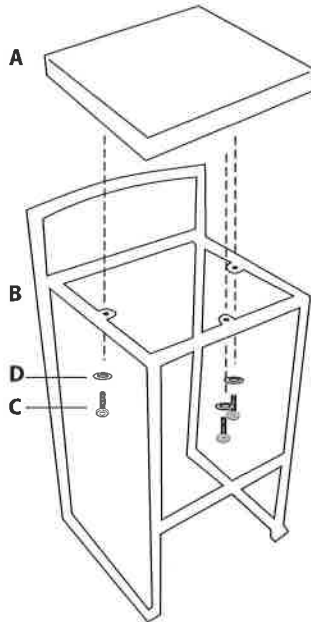

# Fuji Stacker Counter stool

Part # OFD-ARCHER XX+XX

20-0330

**PARTS**

A

B

x3  
(M6x15mm)

C

D

E

**1**

**2**

**3**

Do not over tighten.  
Do not use power tools to assemble.