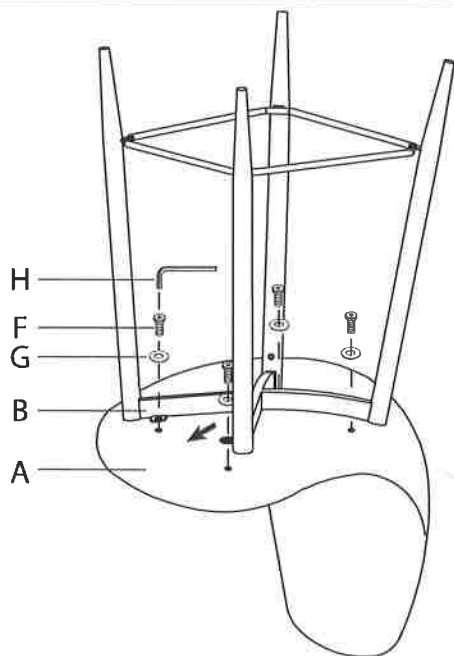

Pebble Bar/Counter Stool

Part # BS-PEB XX / CS-PEB XX

20-1210

PARTS

A

B

x2

C

D

E

x12
(M6x16mm)

F

x4

G

H

1

2

3

4

Do not over tighten.
 Do not use power tools to assemble.