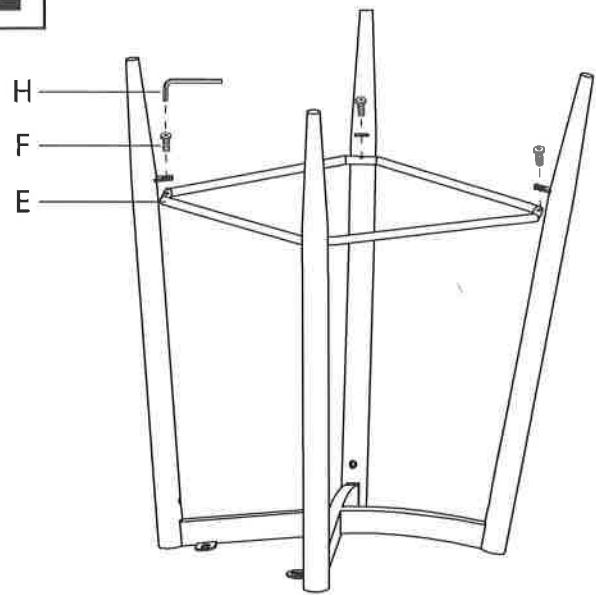

Pebble Bar/Counter Stool

Part # BS-PEB XX / CS-PEB XX

20-1210

PARTS

A

B

x2

C

D

E

x12
(M6x16mm)

F

x4

G

H

1

2

3

4

Do not over tighten.
 Do not use power tools to assemble.