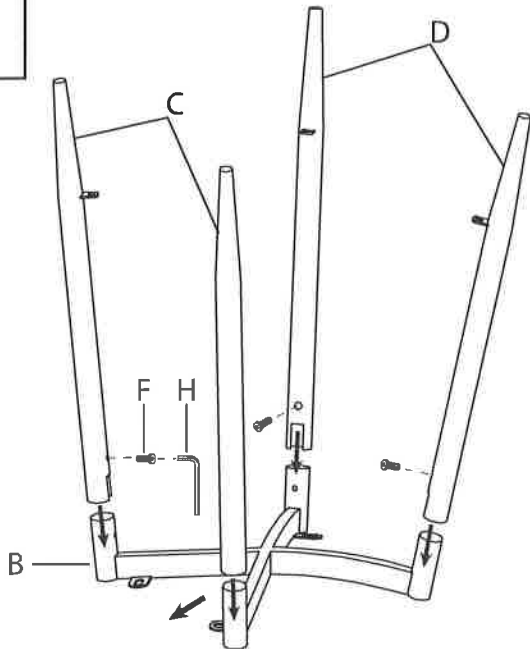

Pebble Bar/Counter Stool

Part # BS-PEB XX / CS-PEB XX

20-1210

PARTS

A

B

x2

C

D

E

x12
(M6x16mm)

F

x4

G

H

1

2

3

4

Do not over tighten.
 Do not use power tools to assemble.