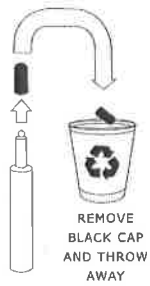

Part # BS-PRIDE XX

20-0319

**PARTS**

**1**

REMOVE  
BLACK CAP  
AND THROW  
AWAY

**2**

**3**

**4**

SIT TO SECURE

Do not over tighten.  
Do not use power tools to assemble.