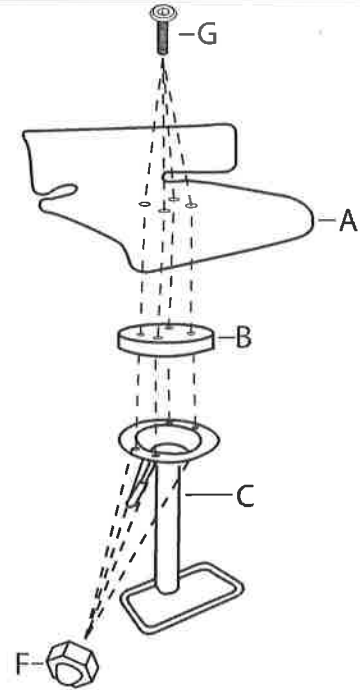

Part # BS-PRIDE XX

20-0319

**PARTS**

**1**

REMOVE  
BLACK CAP  
AND THROW  
AWAY

**2**

**3**

**4**

SIT TO SECURE

Do not over tighten.  
Do not use power tools to assemble.