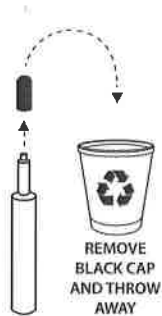

# Emery Bar Stool

Part # BS-TW-EMRY XX

20-0319

## PARTS

1

2

3

4

SIT TO SECURE

Do not over tighten.  
Do not use power tools to assemble.