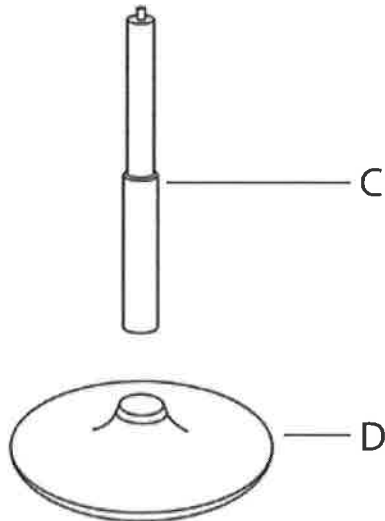

# Emery Bar Stool

Part # BS-TW-EMRY XX

20-0319

## PARTS

1

2

3

4

SIT TO SECURE

Do not over tighten.  
Do not use power tools to assemble.