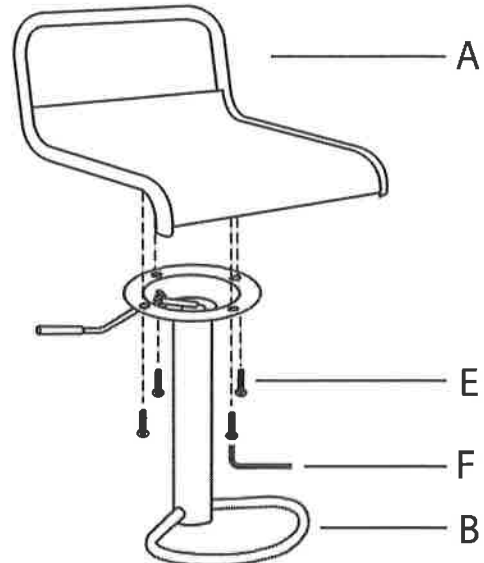

# Emery Bar Stool

Part # BS-TW-EMRY XX

20-0319

## PARTS

1

2

3

4

SIT TO SECURE

Do not over tighten.  
Do not use power tools to assemble.

## WARNING:

- DO NOT STAND ON OR USE THIS STOOL AS A STEP LADDER.
- THIS STOOL IS MEANT TO SEAT ONLY ONE PERSON AT A TIME
- ALL BOLTS, SCREWS, AND KNOBS MUST BE TIGHTLY SECURED, AND SHOULD BE CHECKED AT LEAST EVERY 4 MONTHS.
- IF PARTS ARE MISSING, BROKEN, DAMAGED OR WORN, THEN STOP USING THE PRODUCT UNTIL REPAIRS ARE MADE USING FACTORY AUTHORIZED PARTS.