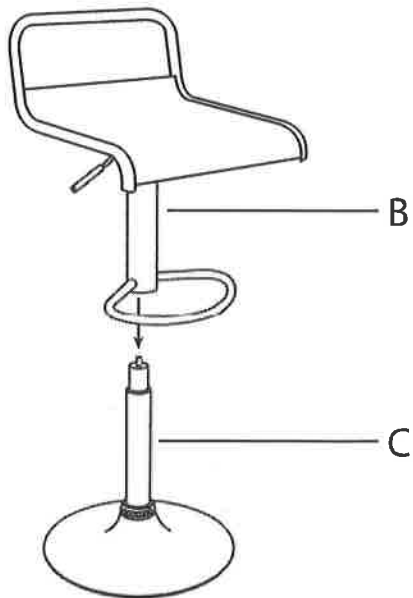

# Emery Bar Stool

Part # BS-TW-EMRY XX

20-0319

## PARTS

1

2

3

4

SIT TO SECURE

Do not over tighten.  
Do not use power tools to assemble.

## WARNING:

- DO NOT STAND ON OR USE THIS STOOL AS A STEP LADDER.
- THIS STOOL IS MEANT TO SEAT ONLY ONE PERSON AT A TIME
- ALL BOLTS, SCREWS, AND KNOBS MUST BE TIGHTLY SECURED, AND SHOULD BE CHECKED AT LEAST EVERY 4 MONTHS.
- IF PARTS ARE MISSING, BROKEN, DAMAGED OR WORN, THEN STOP USING THE PRODUCT UNTIL REPAIRS ARE MADE USING FACTORY AUTHORIZED PARTS.