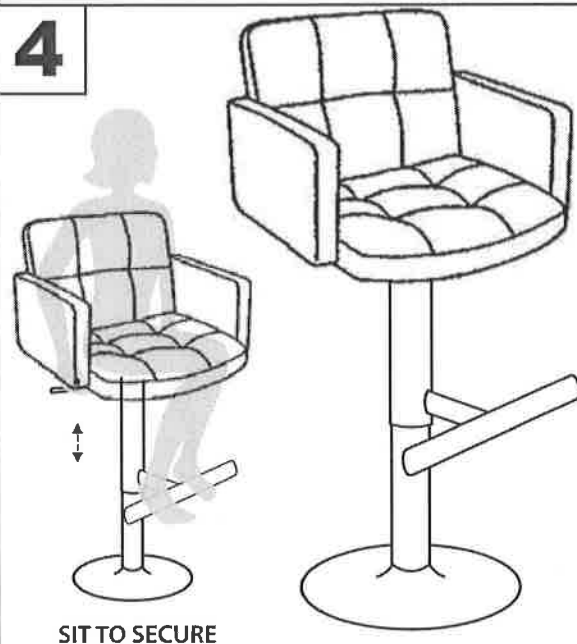

Stout Bar Stool

Part # BS-TW-STOUT XX

20-0319

PARTS

1

2

3

4

Do not over tighten.
Do not use power tools to assemble.

WARNING:

- DO NOT STAND ON OR USE THIS STOOL AS A STEP LADDER.
- THIS STOOL IS MEANT TO SEAT ONLY ONE PERSON AT A TIME
- ALL BOLTS, SCREWS, AND KNOBS MUST BE TIGHTLY SECURED, AND SHOULD BE CHECKED AT LEAST EVERY 4 MONTHS.
- IF PARTS ARE MISSING, BROKEN, DAMAGED OR WORN, THEN STOP USING THE PRODUCT UNTIL REPAIRS ARE MADE USING FACTORY AUTHORIZED PARTS.