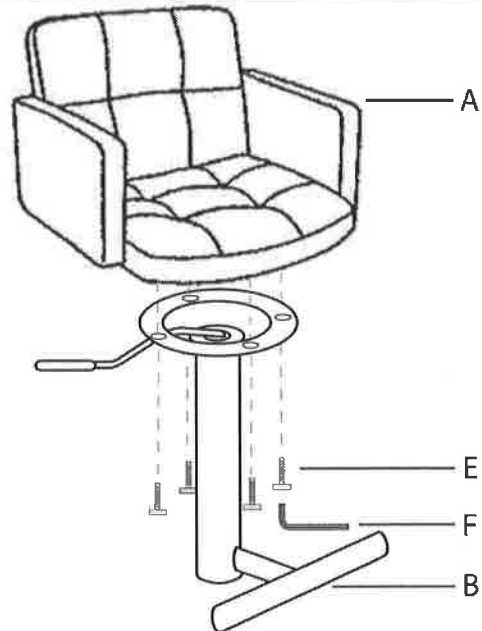

Stout Bar Stool

Part # BS-TW-STOUT XX

20-0319

PARTS

1

2

3

4

Do not over tighten.
Do not use power tools to assemble.

WARNING:

- DO NOT STAND ON OR USE THIS STOOL AS A STEP LADDER.
- THIS STOOL IS MEANT TO SEAT ONLY ONE PERSON AT A TIME
- ALL BOLTS, SCREWS, AND KNOBS MUST BE TIGHTLY SECURED, AND SHOULD BE CHECKED AT LEAST EVERY 4 MONTHS.
- IF PARTS ARE MISSING, BROKEN, DAMAGED OR WORN, THEN STOP USING THE PRODUCT UNTIL REPAIRS ARE MADE USING FACTORY AUTHORIZED PARTS.