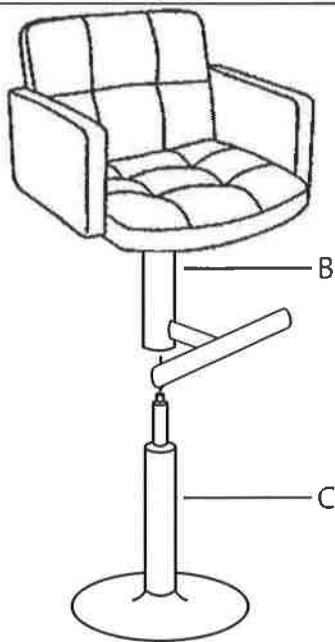

Stout Bar Stool

Part # BS-TW-STOUT XX

20-0319

PARTS

1

2

3

4

Do not over tighten.
Do not use power tools to assemble.

WARNING:

- DO NOT STAND ON OR USE THIS STOOL AS A STEP LADDER.
- THIS STOOL IS MEANT TO SEAT ONLY ONE PERSON AT A TIME
- ALL BOLTS, SCREWS, AND KNOBS MUST BE TIGHTLY SECURED, AND SHOULD BE CHECKED AT LEAST EVERY 4 MONTHS.
- IF PARTS ARE MISSING, BROKEN, DAMAGED OR WORN, THEN STOP USING THE PRODUCT UNTIL REPAIRS ARE MADE USING FACTORY AUTHORIZED PARTS.