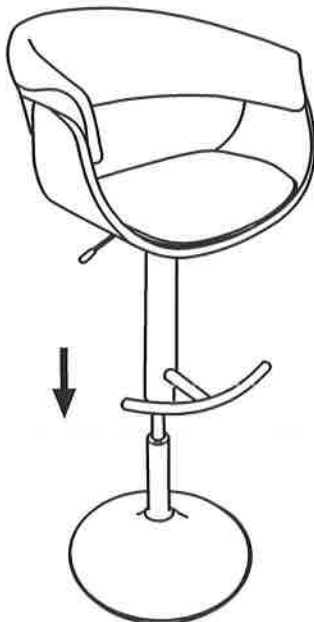

# Vintage Mod Bar Stool

Part # BSGR-VMO XX

20-0406

## PARTS

A

B

C

D

x4+1  
M6x16mm

E

F

1

REMOVE  
BLACK CAP  
AND THROW  
AWAY

2

3

4

SIT TO SECURE