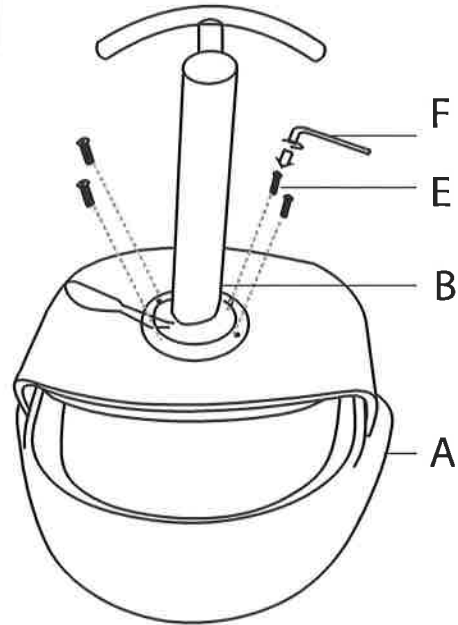

## PARTS

A

B

C

D

x4+1  
M6x16mm

E

F

1

REMOVE  
BLACK CAP  
AND THROW  
AWAY

2

3

4

SIT TO SECURE