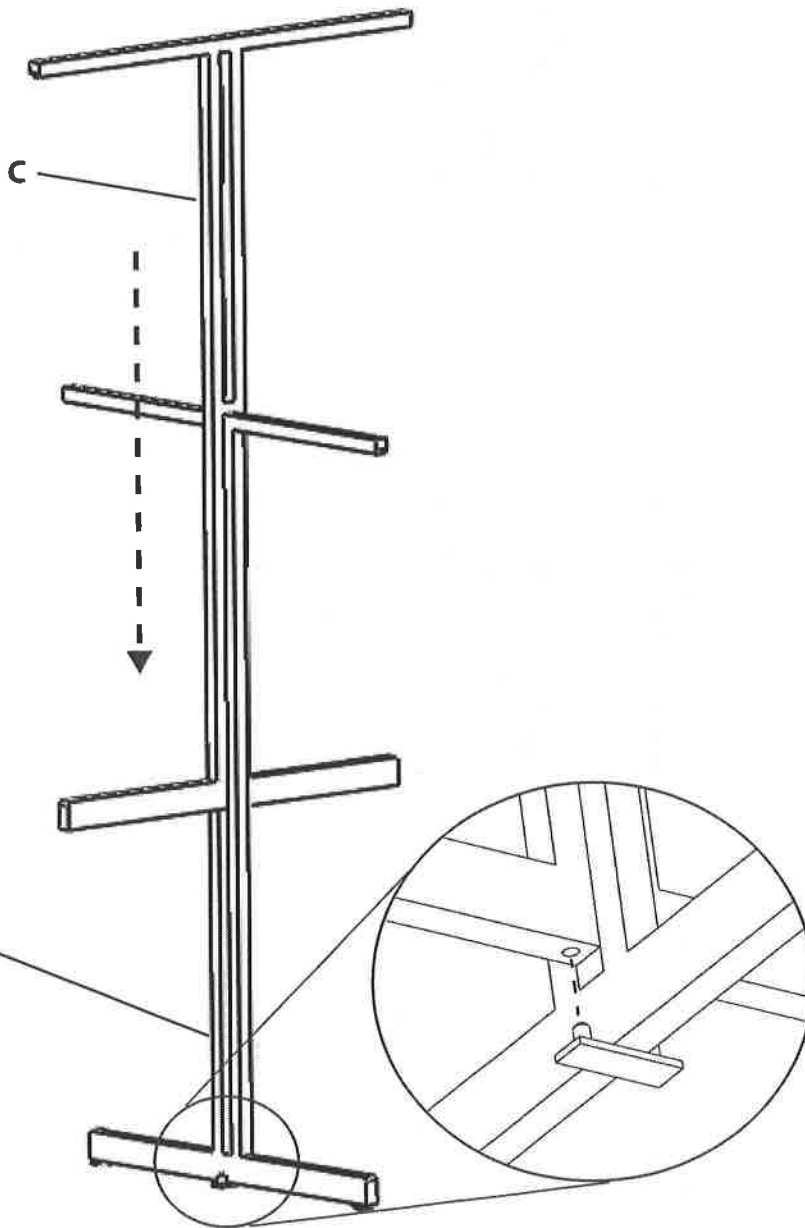

Fuji Round Bar Table

Part # BT-FUJIRN XX

19-0417

PARTS

A

B

C

D

x4

E

M6 30mm

x4

F

1

2

3

Do not over tighten.
 Do not use power tools to assemble.