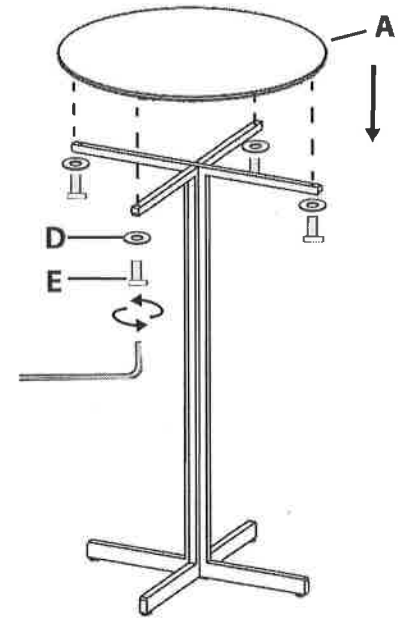

Fuji Round Bar Table

Part # BT-FUJIRN XX

19-0417

PARTS

A

B

C

D

x4

E

M6 30mm

x4

F

1

2

3

Do not over tighten.
 Do not use power tools to assemble.