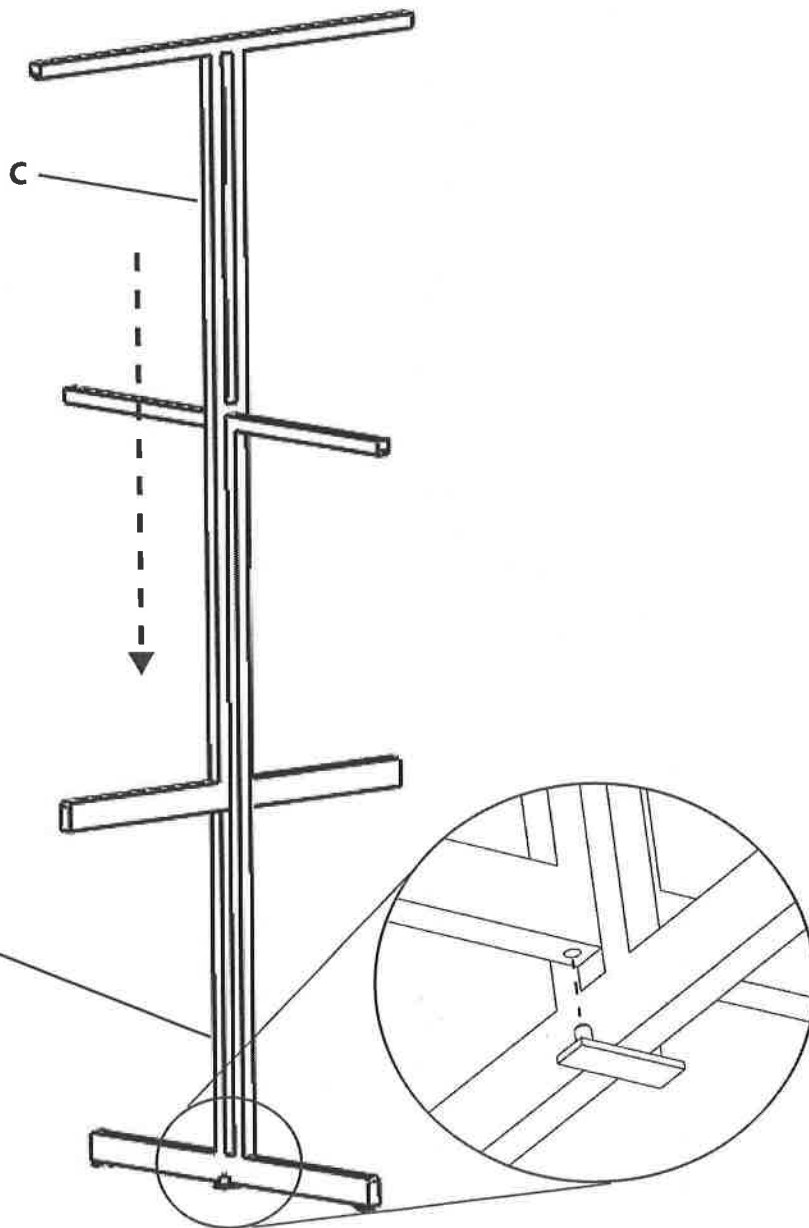

Fuji Square Bar Table

Part # BT-FUJISQ XX

19-0417

PARTS

A

B

C

x4

D

M6 30mm

E

x4

F

1

2

3

Do not over tighten.
Do not use power tools to assemble.