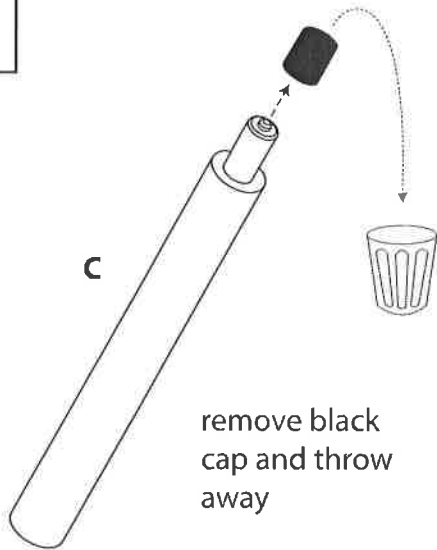

Tool-Less Bar Table

Part # BT-TLXX XX

13-0723

PARTS

A

B

C

D

1

remove black cap and throw away

2

3

4

Press down on table top and lift lever to activate hydraulic pole