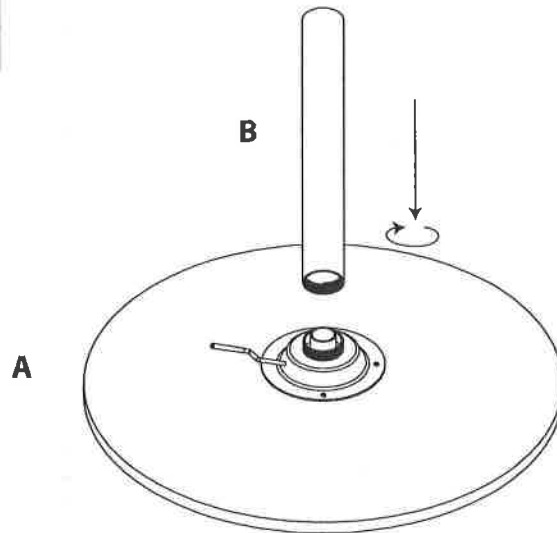

Tool-Less Bar Table

Part # BT-TLXX XX

13-0723

PARTS

A

B

C

D

1

remove black cap and throw away

2

3

4

Press down on table top and lift lever to activate hydraulic pole