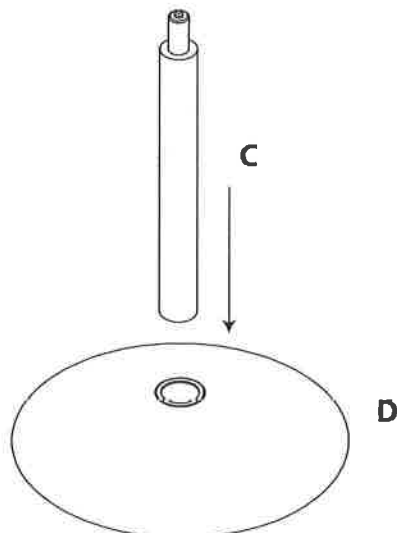

Tool-Less Bar Table

Part # BT-TLXX XX

13-0723

PARTS

A

B

C

D

1

remove black cap and throw away

2

3

4

Press down on table top and lift lever to activate hydraulic pole