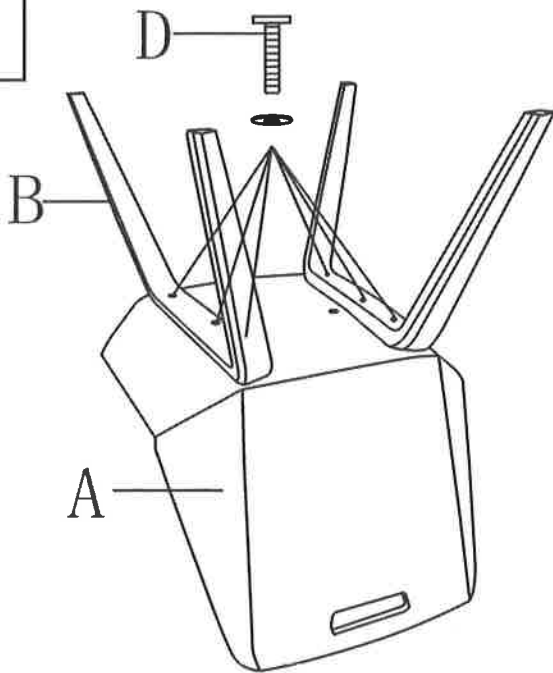

CORAZZA CHAIR

Part # CH-CRZZ XX + XX

120315

PARTS

A

x2

B

C

x6
6x42mm

D

1

2

Do not over tighten.

Do not use power tools to assemble.