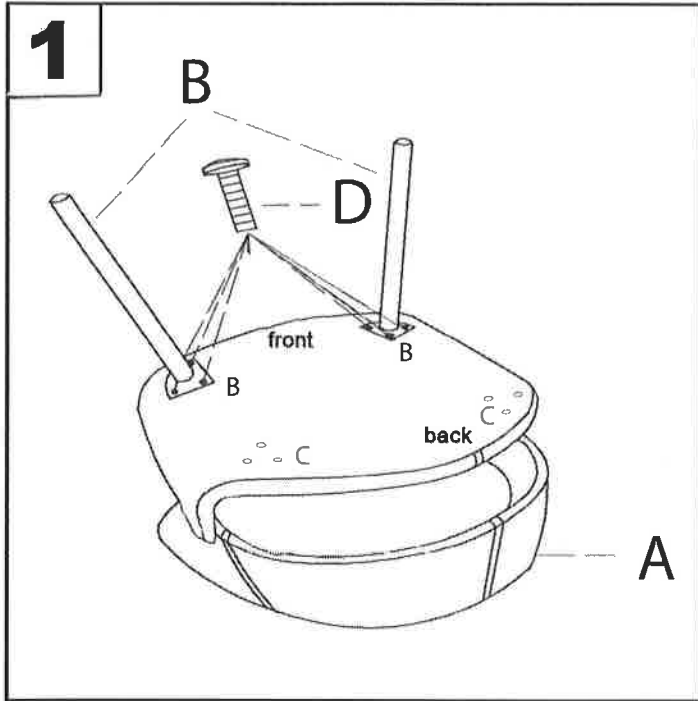

Vintage Mod Chair

Part # CHR-JY-VMO XX

14-0731

PARTS

Do not over tighten.
 Do not use power tools to assemble.