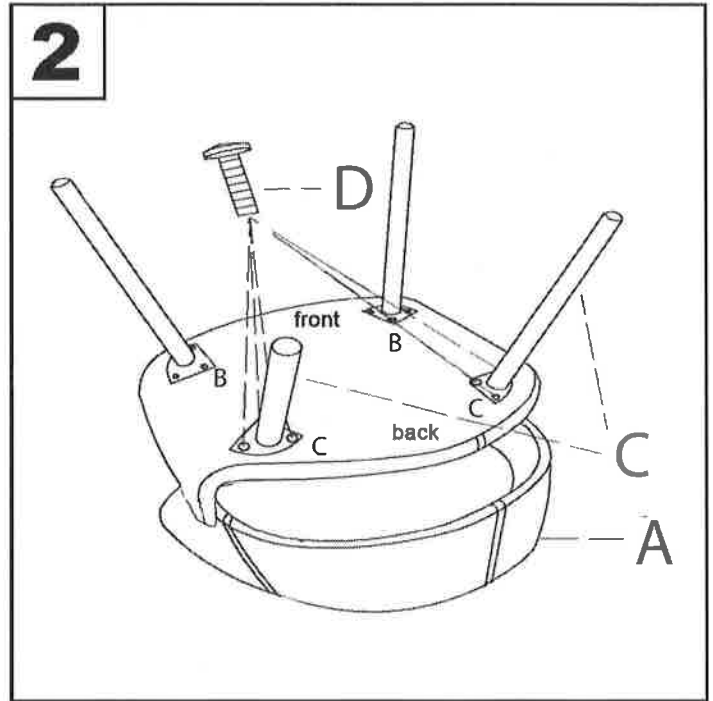

Vintage Mod Chair

Part # CHR-JY-VMO XX

14-0731

PARTS

Do not over tighten.
 Do not use power tools to assemble.