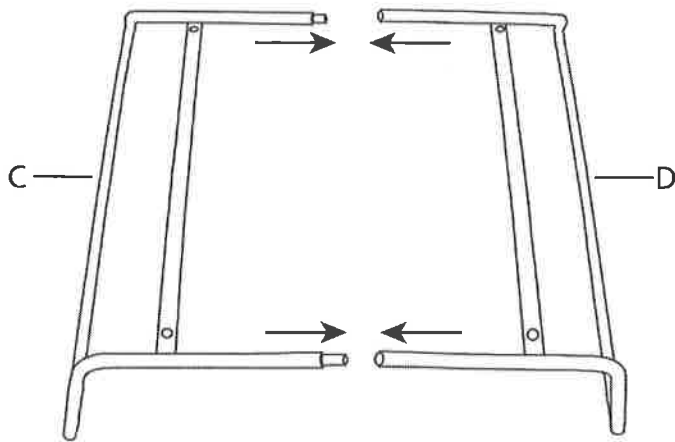

Penelope Lounge Chair

Part # CHR-PNLP XXXX

19-0320

PARTS

1

2

3

4

Do not over tighten.
 Do not use power tools to assemble.