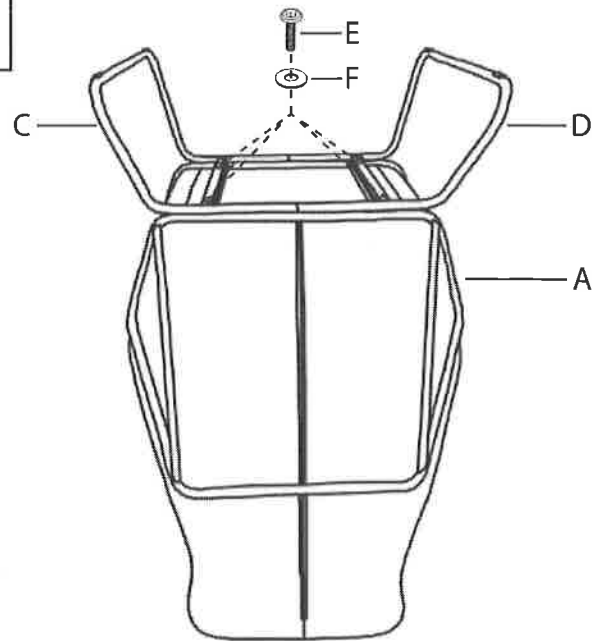

Penelope Lounge Chair

Part # CHR-PNLP XXXX

19-0320

PARTS

1

2

3

4

Do not over tighten.
 Do not use power tools to assemble.