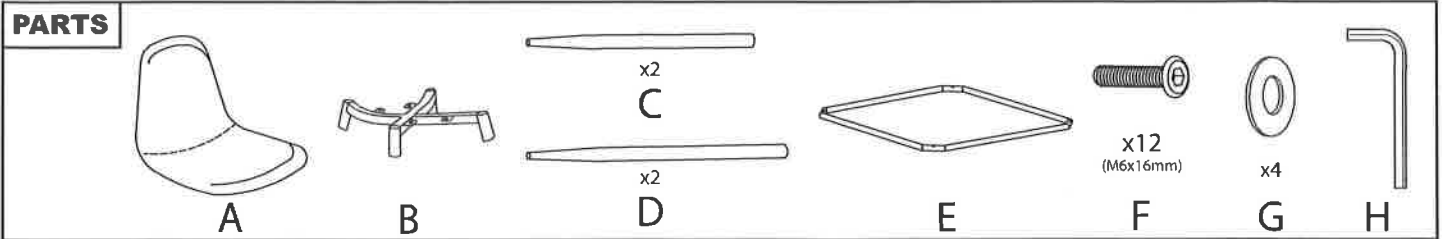

Pebble Bar/Counter Stool

Part # BS-PEB XX / CS-PEB XX

20-1210

Do not over tighten.
 Do not use power tools to assemble.