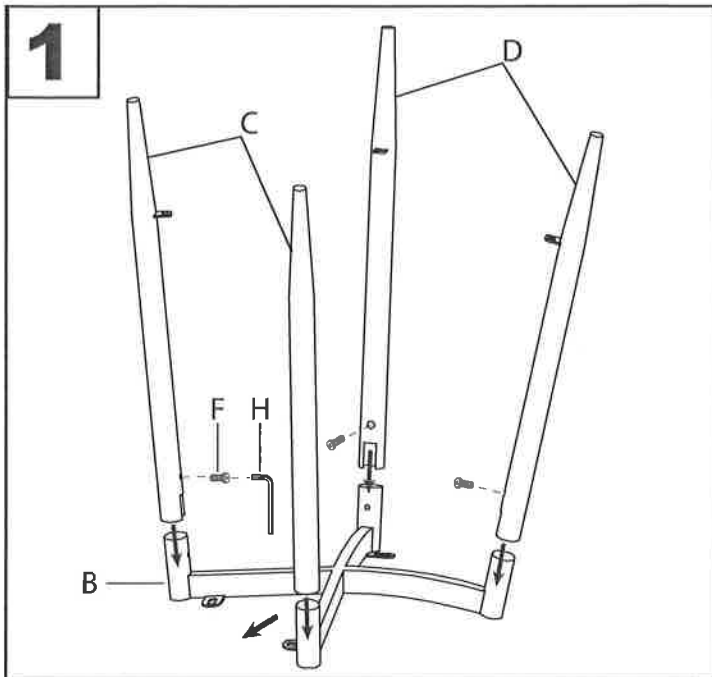

Pebble Bar/Counter Stool

Part # BS-PEB XX / CS-PEB XX

20-1210

Do not over tighten.
 Do not use power tools to assemble.