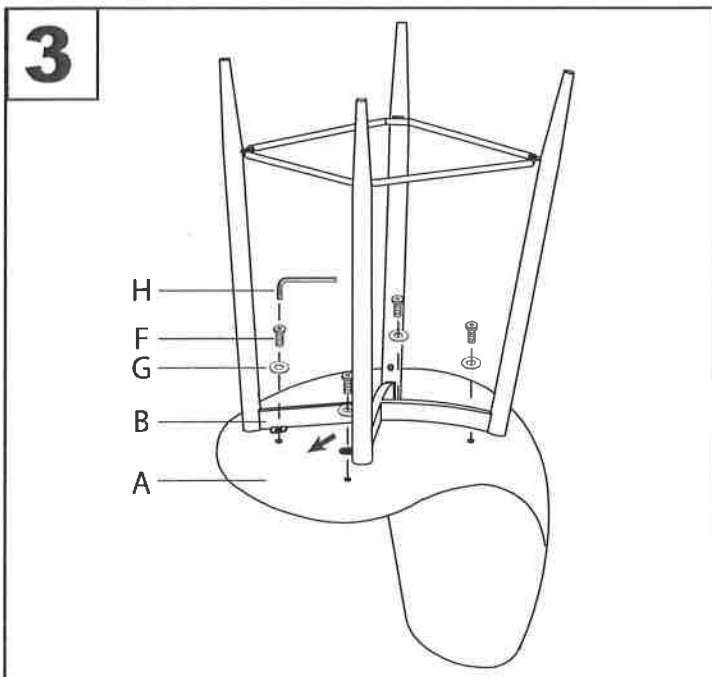

Pebble Bar/Counter Stool

Part # BS-PEB XX / CS-PEB XX

20-1210

Do not over tighten.
 Do not use power tools to assemble.