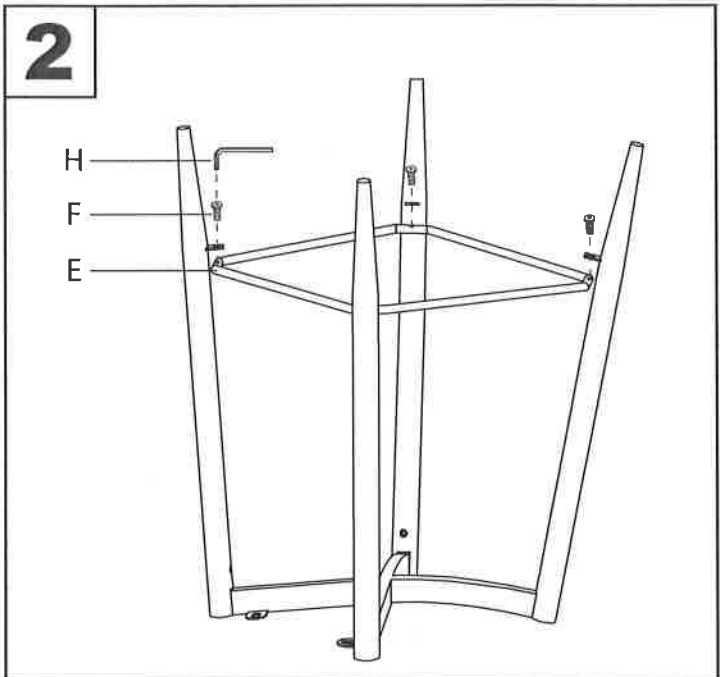

Pebble Bar/Counter Stool

Part # BS-PEB XX / CS-PEB XX

20-1210

Do not over tighten.
 Do not use power tools to assemble.