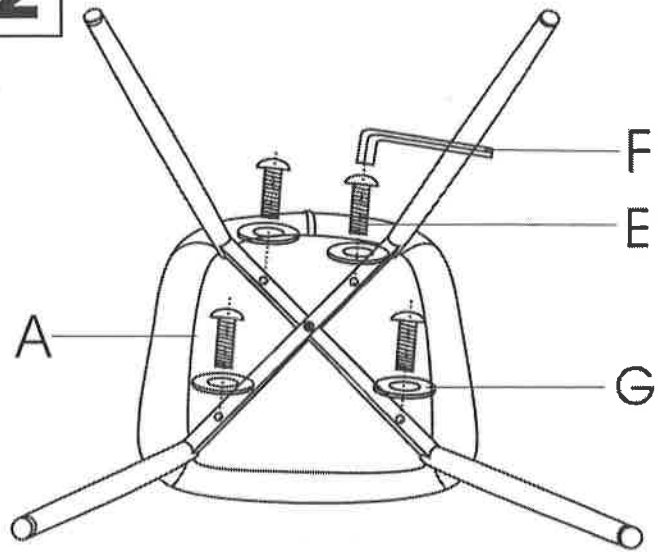

Clubhouse Dining Chair

Part # DC-CLB XX+XX

17-0525

PARTS

A

B

C

x1
(M6x30)

D

x4
(M6x50)

E

F

x5

G

1

2

3

Do not over tighten.
Do not use power tools to assemble.