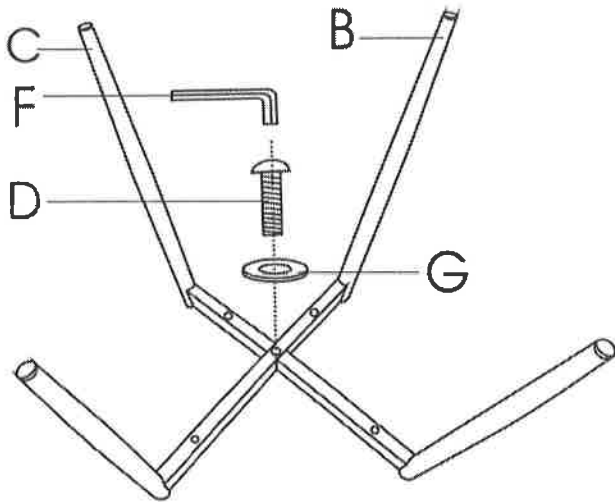

Clubhouse Dining Chair

Part # DC-CLB XX+XX

17-0525

PARTS

A

B

C

x1
(M6x30)

D

x4
(M6x50)

E

F

x5

G

1

2

3

Do not over tighten.
Do not use power tools to assemble.