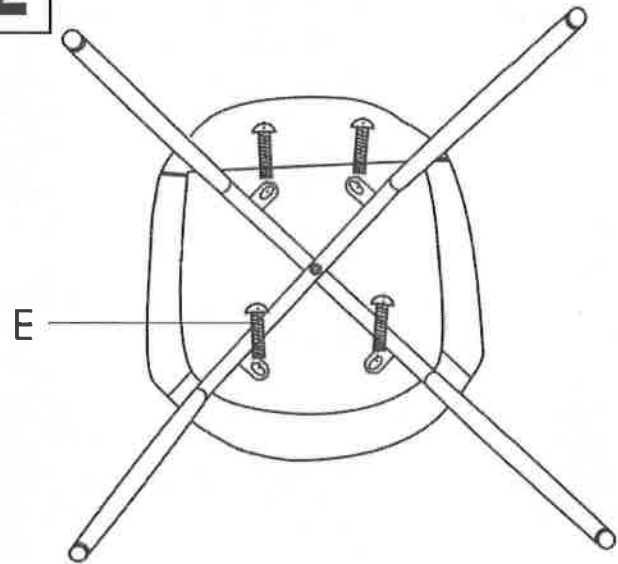

Durango Dining Chair

Part # DC-DRNG XX+XX

17-0525

PARTS

A

B

C

x1
(M6x30)

D

x4
(M6x16)

E

F

G

1

2

3

Do not over tighten.
 Do not use power tools to assemble.