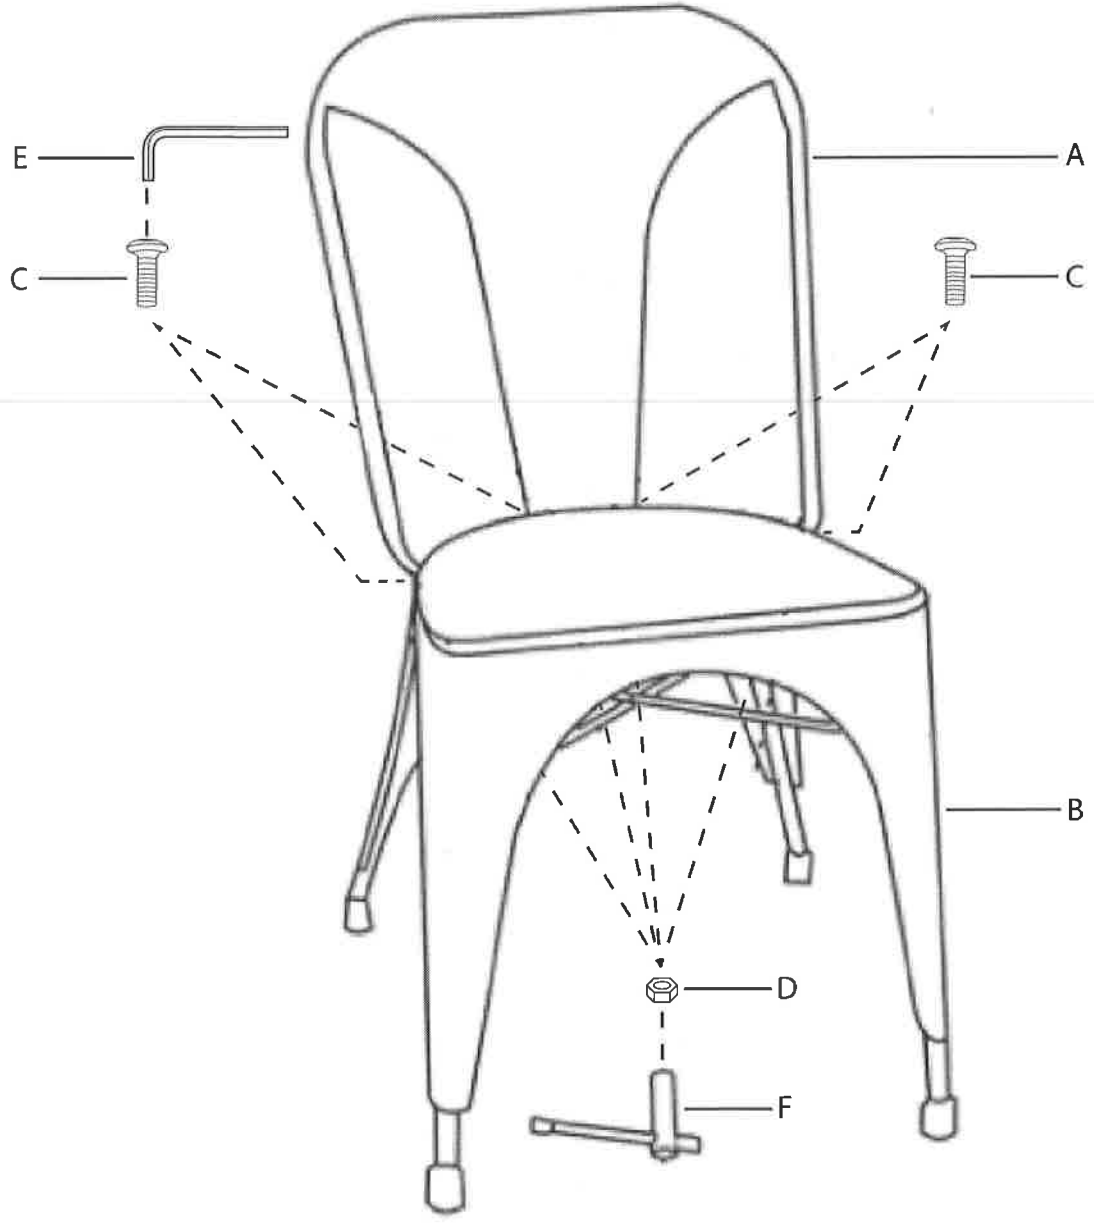

# Austin Dining Chair

Part # DC-TW-AU XX

19-0430

**PARTS**

**1**

Do not over tighten.  
Do not use power tools to assemble.