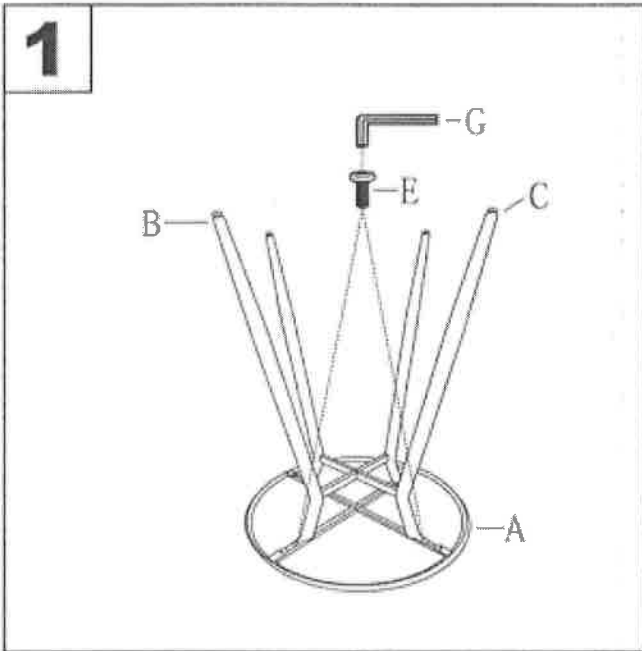

CLARA ROUND DINETTE TABLE

Part # DT-CLARARN XX

2013.10.22

PARTS

A×1 B×1 C×1 D×1 E×4 F×4

Do not over tighten.
 Do not use power tools to assemble.