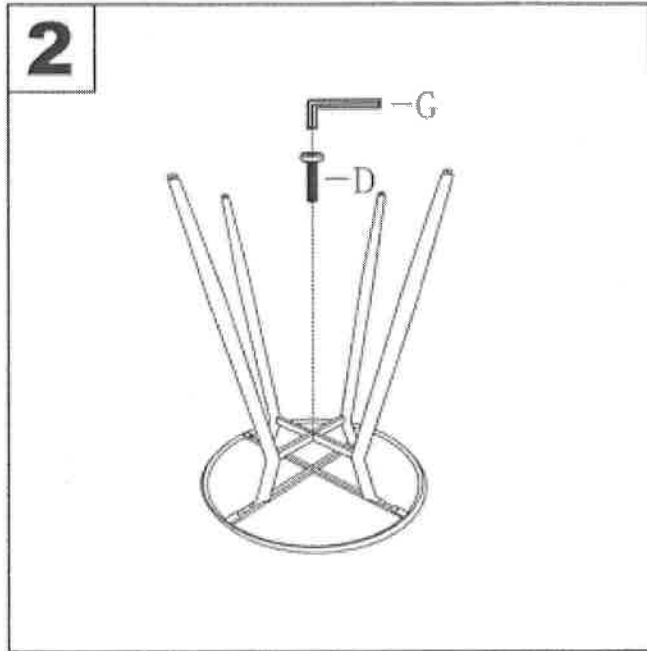

CLARA ROUND DINETTE TABLE

Part # DT-CLARARN XX

2013.10.22

PARTS

A×1 B×1 C×1 D×1 E×4 F×4

Do not over tighten.
 Do not use power tools to assemble.