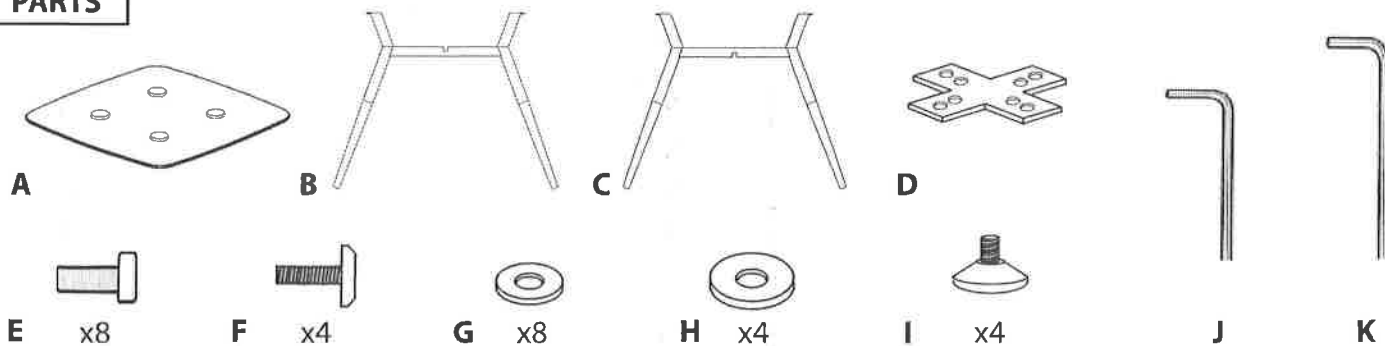

# CLARA DINETTE TABLE

Part #DT-CLR3838 XX+XX

20-0127

**PARTS**

Do not over tighten.  
 Do not use power tools to assemble.