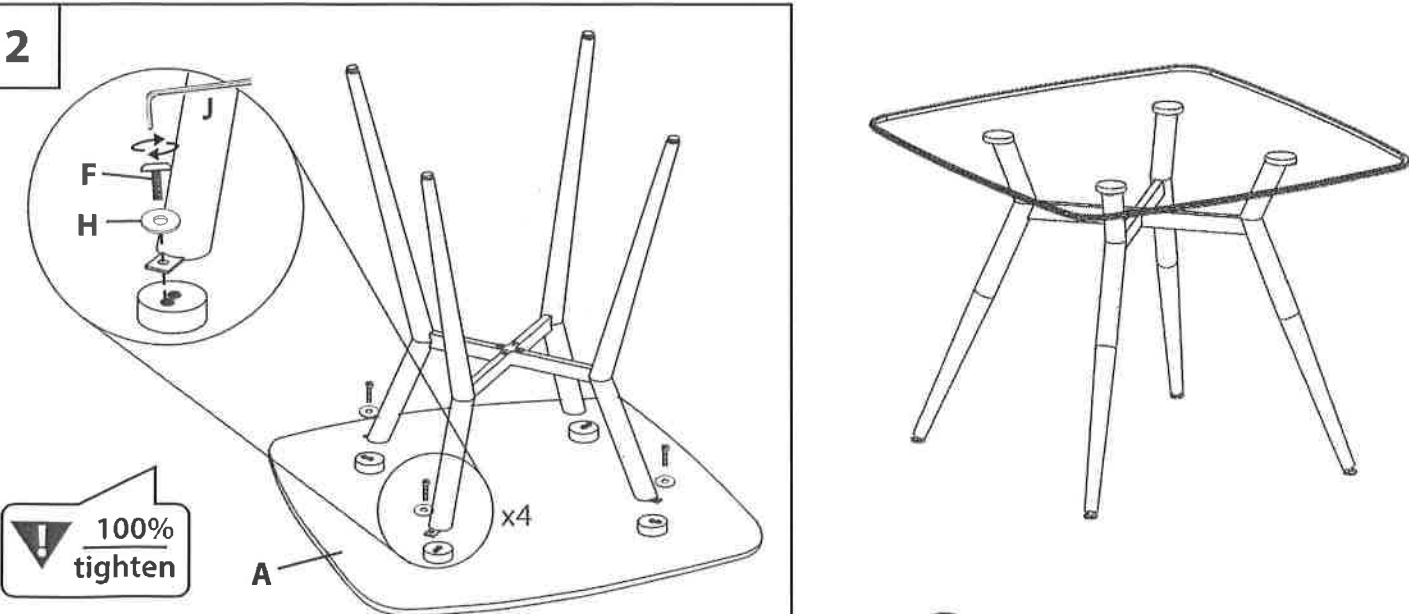

# CLARA DINETTE TABLE

Part #DT-CLR3838 XX+XX

20-0127

**PARTS**

Do not over tighten.  
 Do not use power tools to assemble.