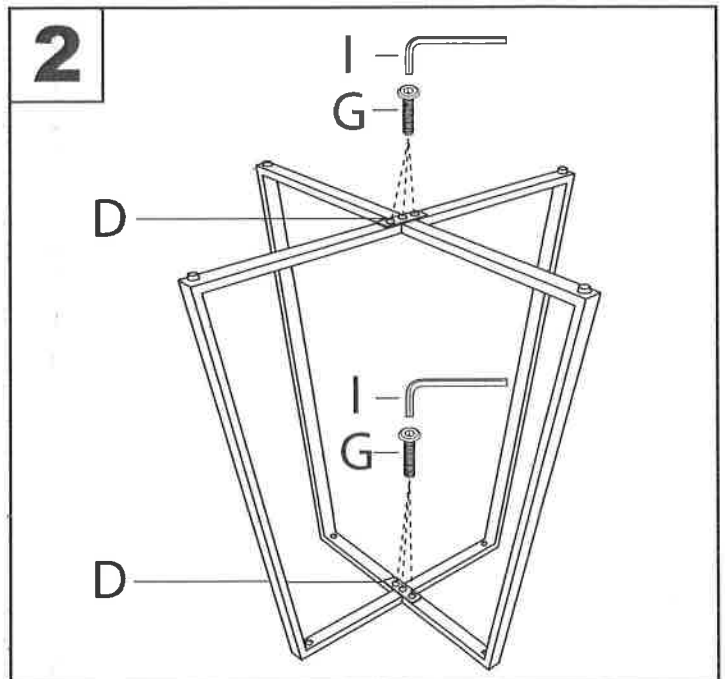

# Cosmo Dining Table

Part # DT-COSMO2 XX+XX

18-1128

**PARTS**

Do not over tighten.  
 Do not use power tools to assemble.