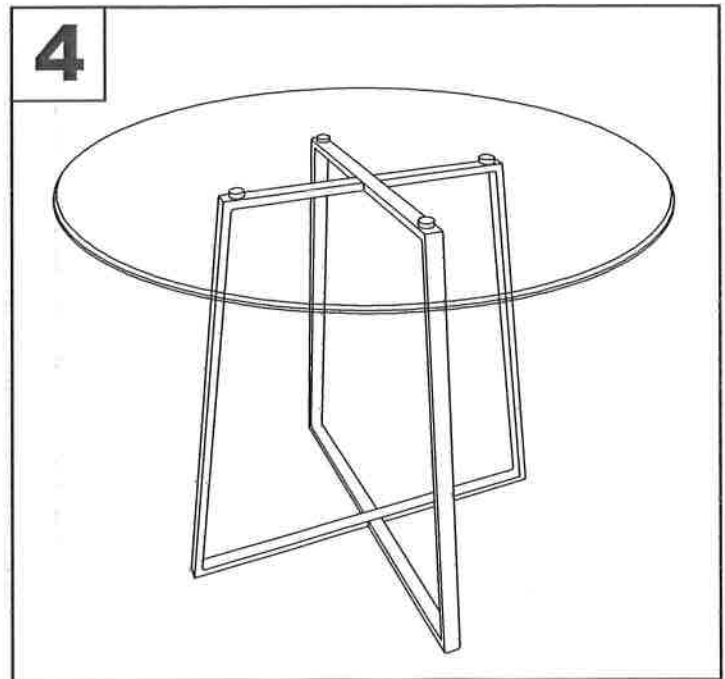

# Cosmo Dining Table

Part # DT-COSMO2 XX+XX

18-1128

**PARTS**

Do not over tighten.  
 Do not use power tools to assemble.