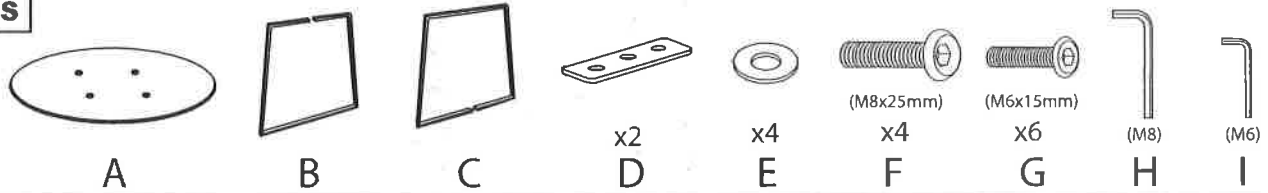

# Cosmo Dining Table

Part # DT-COSMO2 XX+XX

18-1128

**PARTS**

Do not over tighten.  
 Do not use power tools to assemble.