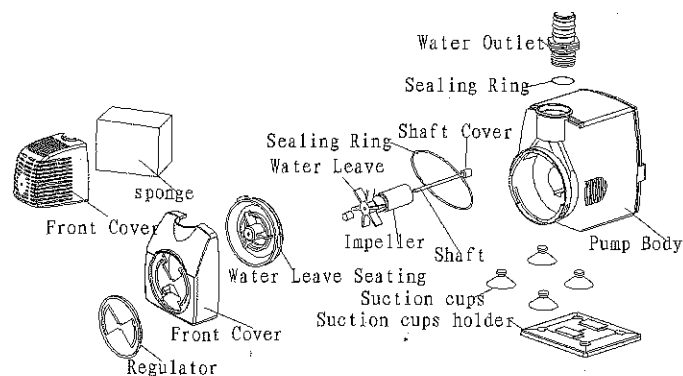

submerge the pump first, and then plug in the electrical outlet. At the beginning, it probably can't pump water, because there is air in the pump and the tube. Don't worry about it. Please pull out and insert electrical outlet several times, it will work very well at once.

The pump is to be supplied through a residual current device (RCD) with a rated residual operating current not exceeding 30 mA.

MAINTENANCE

To clean the pump, remove the back cover and the impeller.

Use a small brush or stream of water to remove any debris. CAUTION: The pump shaft can not be removed. IF THE PUMP FAILS TO OPERATE, CHECK THE FOLLOWING:

- Check the circuit breaker and try another outlet to ensure the pump is getting electrical power. NOTE: Always disconnect from electrical outlet before handling the pump.
- Check the pump discharge and tubing for kinks and obstructions. Algae build up can be flushed out with a garden hose.
- Check the inlet to ensure it is not clogged with debris.
- Remove the pump inlet to access the impeller area. Turn the rotor to ensure it is not broken or jammed.
- Monthly maintenance will add to your pump's life. NOTE: Ensure that the electrical cord loops below the electrical outlet to form a "Drip Loop." This will prevent water from running down the cord into the electrical outlet.