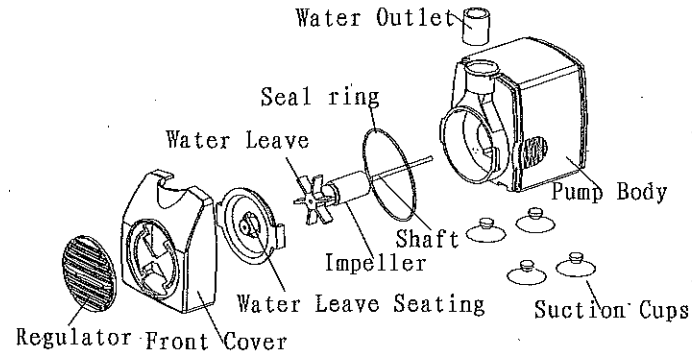

submerge the pump first, and then plug in the electrical outlet. At the beginning, it probably can't pump water, because there is air in the pump and the tube. Don't worry about it. Please pull out and insert electrical outlet several times, it will work very well at once.
The pump is to be supplied through a residual current device (RCD) with a rated residual operating current not exceeding 30 mA.

- Check the circuit breaker and try another outlet to ensure the pump is getting electrical power. NOTE: Always disconnect from electrical outlet before handling the pump.
- Check the pump discharge and tubing for kinks and obstructions. Algae build up can be flushed out with a garden hose.
- Check the inlet to ensure it is not clogged with debris.
- Remove the pump inlet to access the impeller area. Turn the rotor to ensure it is not broken or jammed.
- Monthly maintenance will add to your pump's life. NOTE: Ensure that the electrical cord loops below the electrical outlet to form a "Drip Loop" This will prevent water from running down the cord into the electrical outlet.