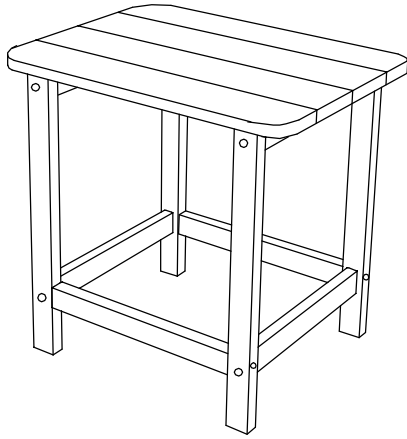

Assembly Instruction

Square Coffee Table - White

ITEM # PW-ST02

<p>A (1pc)</p> 	<p>B (4pcs)</p> 
<p>C (2pcs)</p>  <p>short</p>	<p>D (2pcs)</p>  <p>long</p>
<p>E (4pcs)</p>  <p>6X60mm</p>	<p>F (8pcs)</p>  <p>5X60mm</p>
<p>TOOLS & MATERIALS NEEDED</p>	
<p>Power drill is recommended</p>	
	