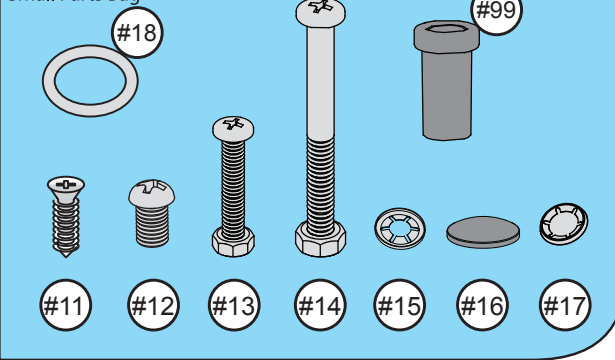

Inground Pool Cover Reel

1

#1	1
#2	1
#3	1
#4	1
#5	1
#6	1
#7	2
#8	1
#9	1
#10	1
#11	4
#12	6
#13	1
#14	1
#15	2
#16	2
#17	1
#18	1
#19	8
#20	8
#21	8
#22	8
#99	1

Attachment Kit

Small Parts Bag

2

3

4

5

6

7

8

9

10a

10b